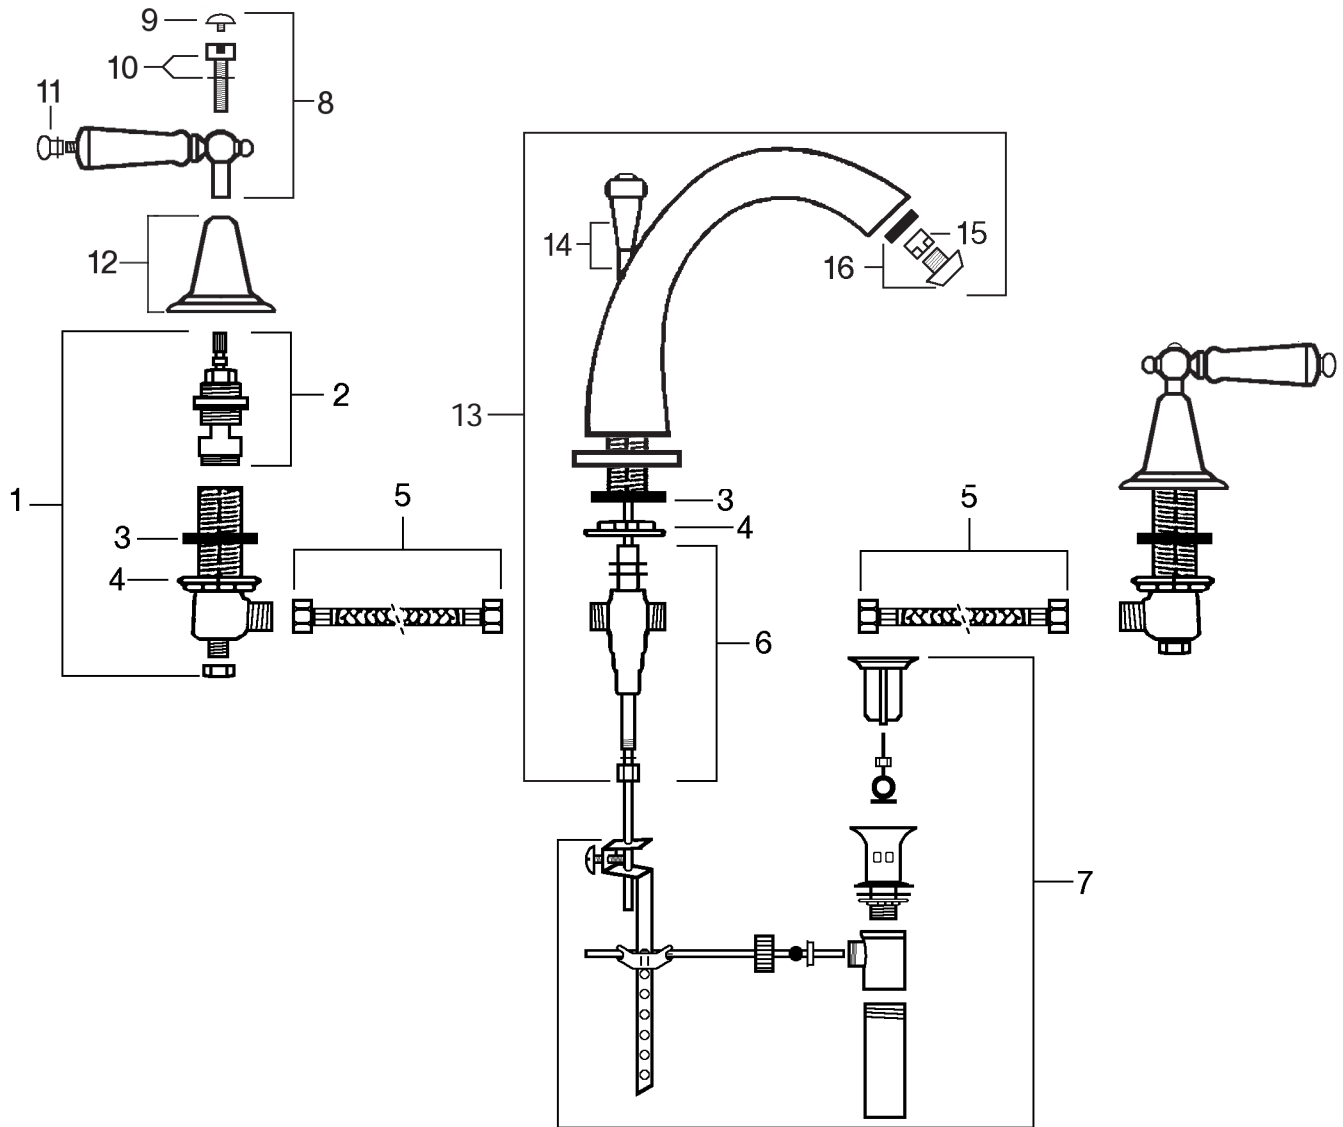

LAVATORY FAUCET
13-100-XXX

1.	80-472-000	½" Deck Valve - Cold	8.	56-80-012-xxx	Complete Handle
	80-472-010	½" Deck Valve - Hot	9.	80-034-xxx	Screw Cap for Lever Handle
2.	80-1302-000	Cold Cartridge	10.	80-134-000	Screw for Lever Handle
	80-1302-010	Hot Cartridge	11.	80-039-xxx	Metal End for Lever Handle
3.	80-016-000	Rubber Washer	12.	28-80-038W-xxx	Bell
4.	80-017-000	Plastic Lock Nut	13.	26-80-024-xxx	Complete Spout
5.	80-020-000	½" Flex Hose (12" Long)	14.	26-80-999-xxx	Pop-up Knob & Rod
6.	80-026-000	Spout Tee	15.	13-AER-INSERT/WA	Aerator Insert
7.	80-899-xxx	Complete Drain Assembly	16.	AER/13/100-xxx	Complete Aerator