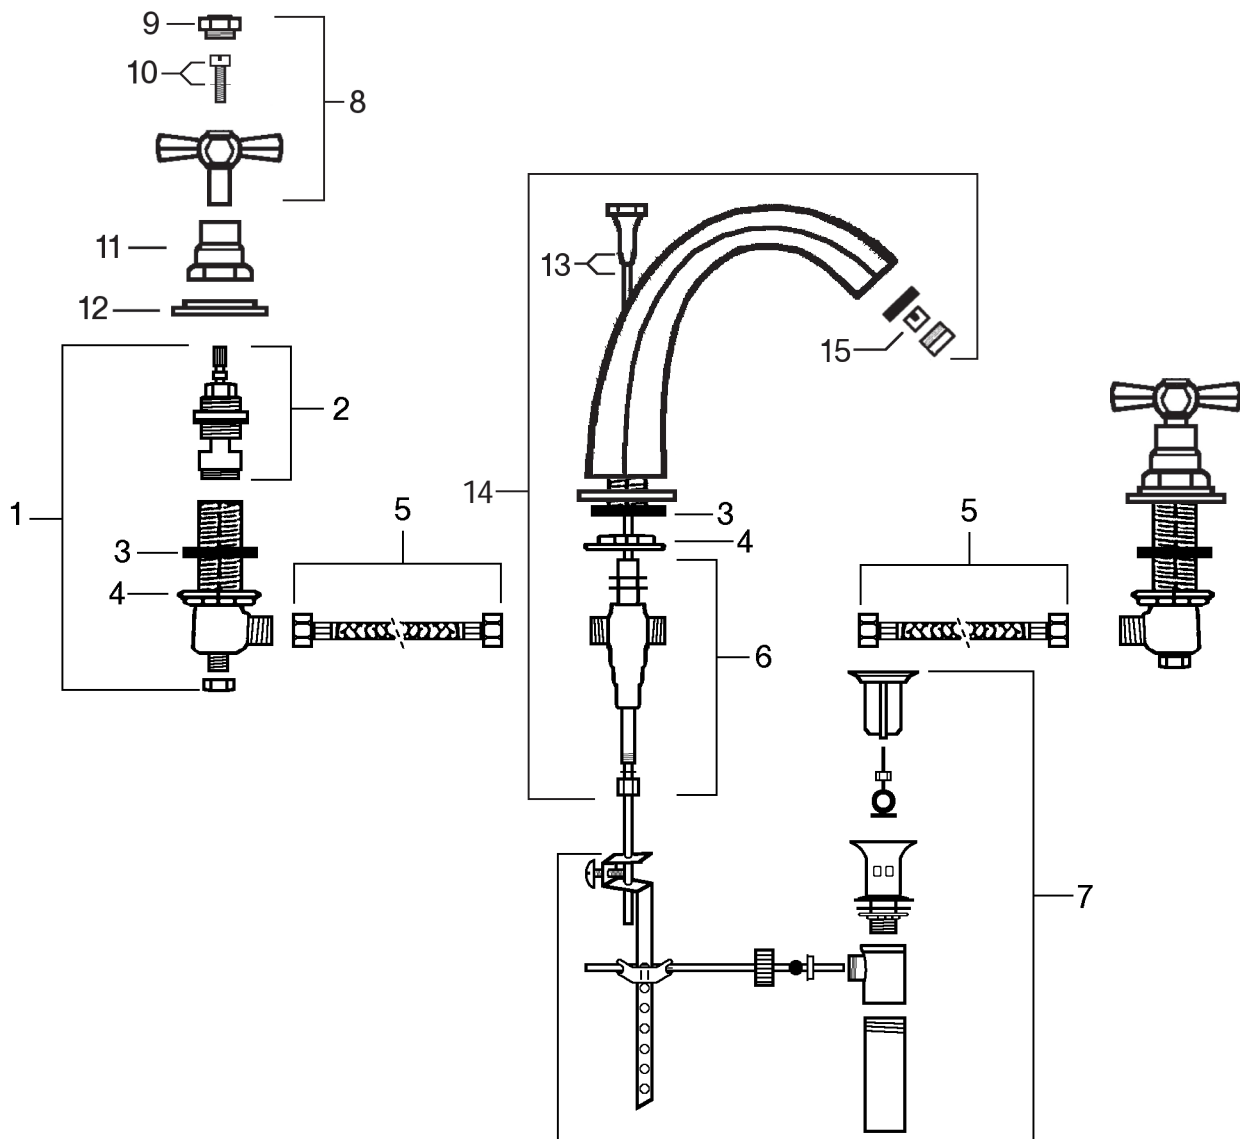

LAVATORY FAUCET
34-100-XXX

1.	80-472-000	½" Deck Valve - Cold	8.	34-80-012-xxx	Complete Handle
	80-472-010	½" Deck Valve - Hot	9.	34-80-034-xxx	Screw Cap for Lever Handle
2.	80-1302-000	Cold Cartridge	10.	80-135-000	Screw for Lever Handle
	80-1302-010	Hot Cartridge	11.	34-80-038-xxx	Bell
3.	80-016-000	Rubber Washer	12.	29-80-013-xxx	Flange
4.	80-017-000	Plastic Lock Nut	13.	34-80-999-xxx	Pop-up Knob & Rod
5.	80-020-000	½" Flex Hose (12" Long)	14.	34-80-024-xxx	Complete Spout
6.	80-026-000	Spout Tee	15.	34-AER-INSERT/WA	Aerator Insert
7.	80-899-xxx	Complete Drain Assembly