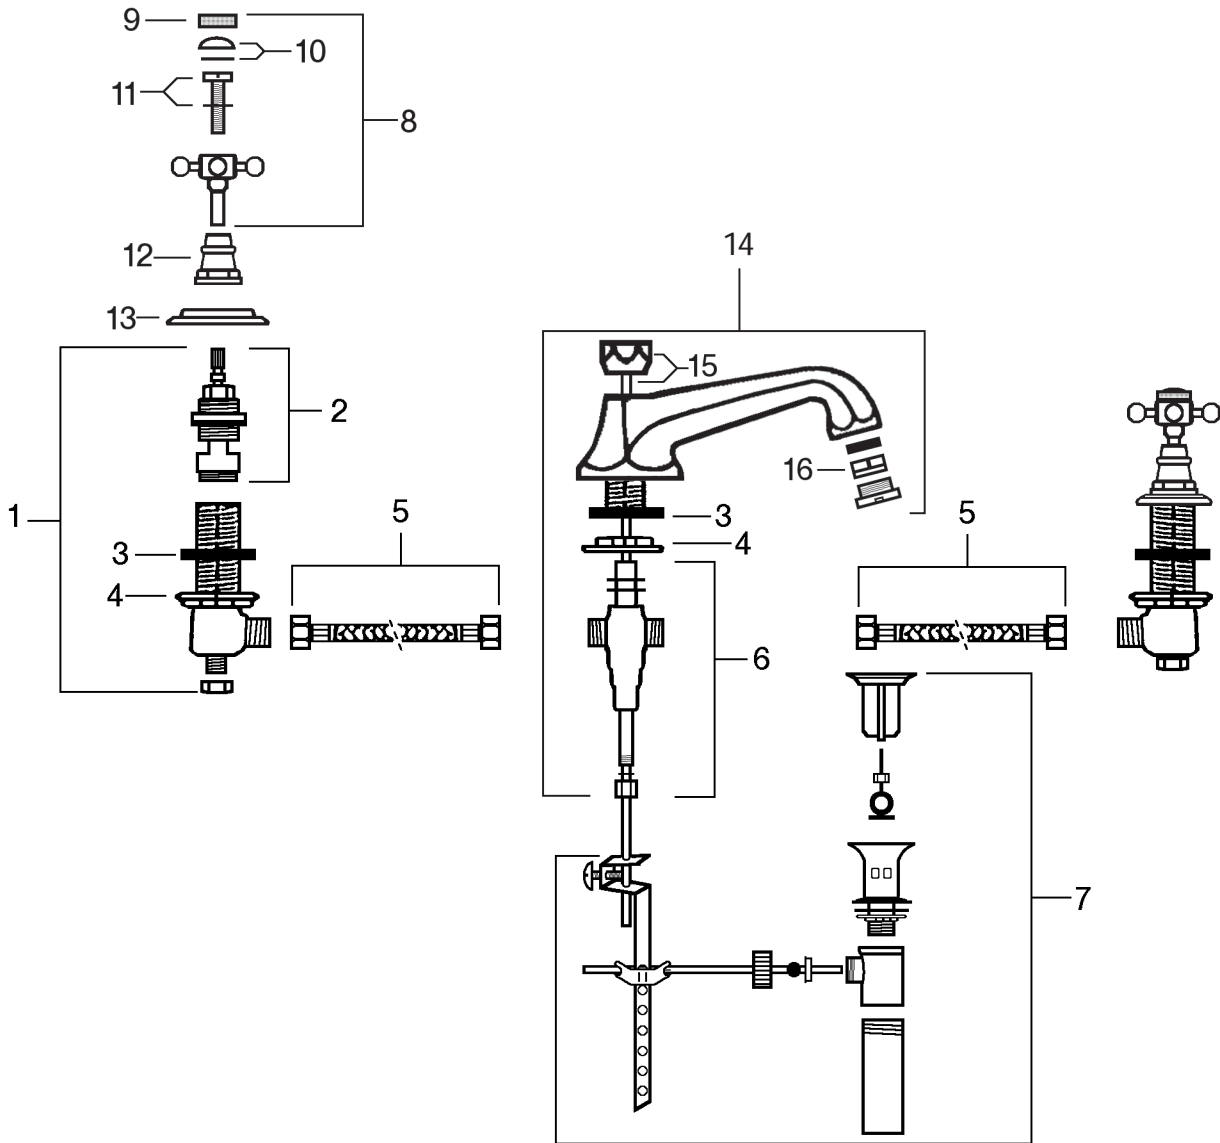

LAVATORY FAUCET
32-100-XXX

1.	80-472-000	½" Deck Valve - Cold	9.	80-KNARL-xxx	Knurled Tab Ring
	80-472-010	½" Deck Valve - Hot	10.	20-80-901-000H	Porcelain Tabs w/Opt Spacer
2.	80-1302-000	Cold Cartridge		20-80-901-000C	
	80-1302-010	Hot Cartridge	11.	80-135-000	Handle Screw w/Opt Washer
3.	80-016-000	Rubber Washer	12.	20-80-038-xxx	Bell
4.	80-017-000	Plastic Lock Nut	13.	20-80-013-xxx	Flange
5.	80-020-000	½" Flex Hose (12" Long)	14.	32-80-024-xxx	Complete Spout
6.	80-026-000	Spout Tee	15.	32-80-999-xxx	Pop-up Knob & Rod
7.	80-899-xxx	Complete Drain Assembly	16.	32-AER-INSERT/WA	Aerator Insert
8.	20-80-012-xxx	Complete Handle