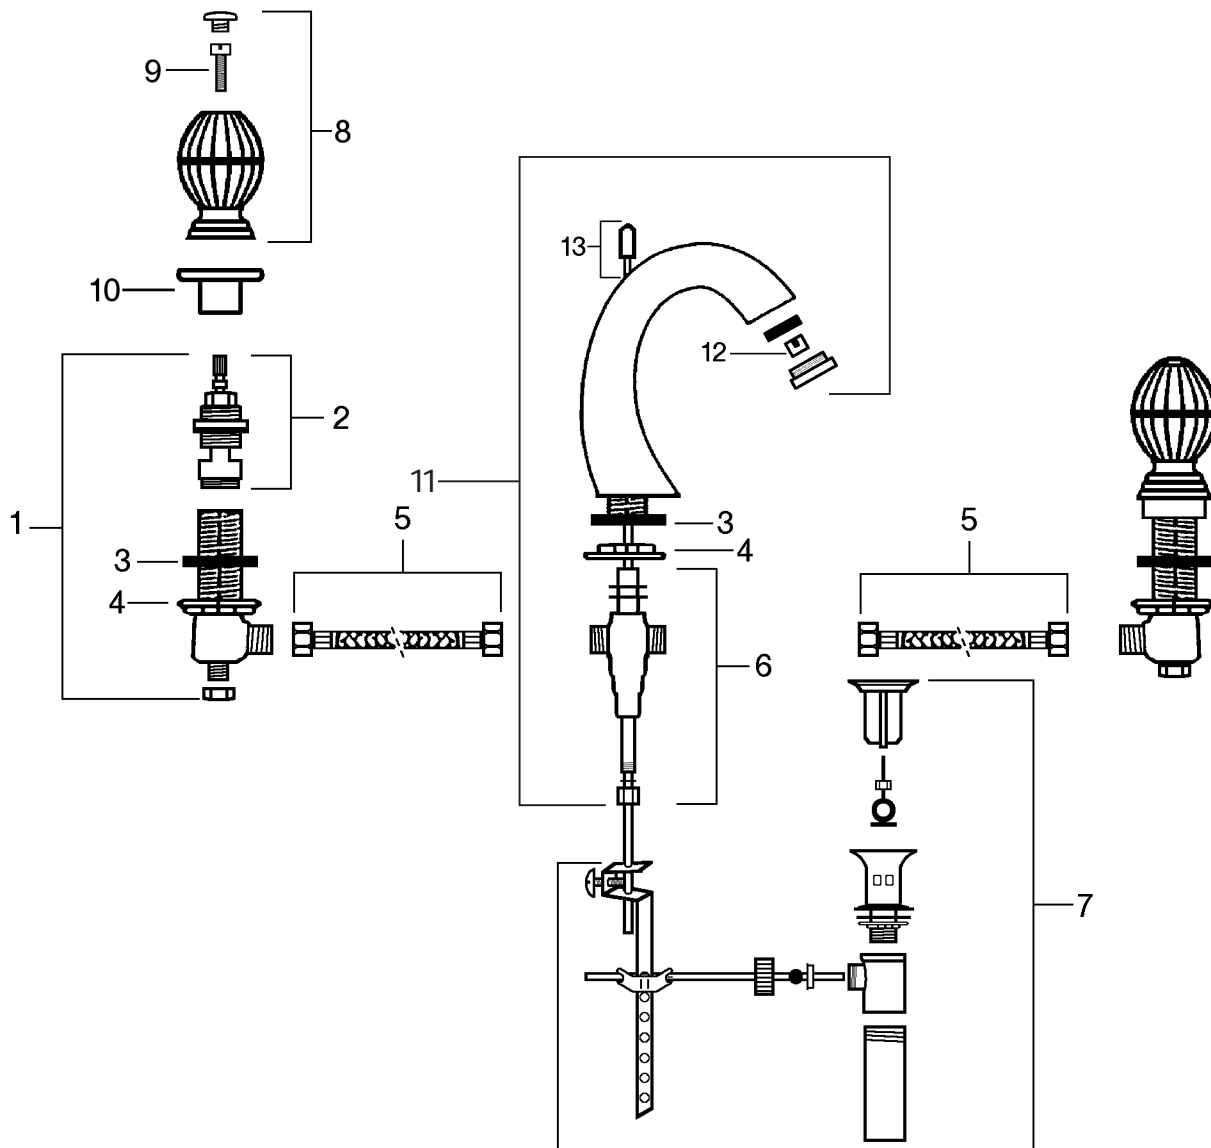

LAVATORY FAUCET
24-100-XXX

1.	80-472-000	1/2" Deck Valve - Cold	8.	24-80-012-xxx	Complete Handle
	80-472-010	1/2" Deck Valve - Hot	9.	062-N-2529L	Screw for Handle
2.	80-1302-000	Cold Cartridge	10.	24-80-013-xxx	Flange
	80-1302-010	Hot Cartridge	11.	24-80-024-xxx	Complete Spout
3.	80-016-000	Rubber Washer	12.	24-AER-INSERT/WA	Aerator Insert
4.	80-017-000	Plastic Lock Nut	13.	24-80-999-xxx	Pop-up Knob & Rod
5.	80-020-000	1/2" Flex Hose (12" Long)			
6.	80-026-000	Spout Tee			
7.	80-899-xxx	Complete Drain Assembly