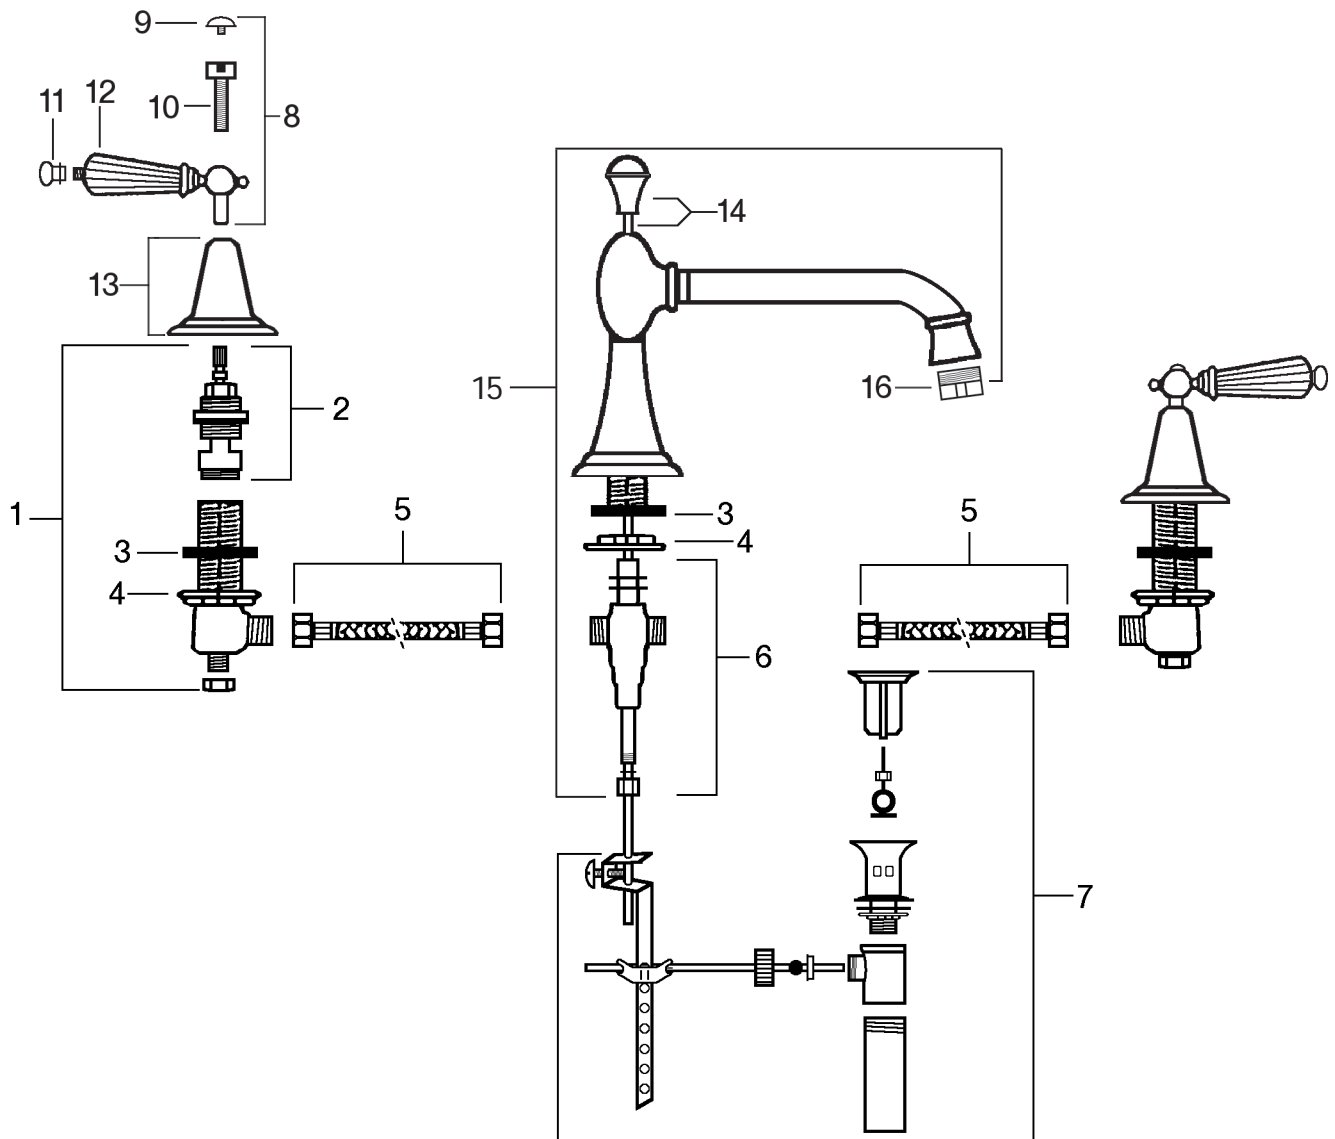

LAVATORY FAUCET  
03-100-XXX

- |    |             |                         |     |                |                                  |
|----|-------------|-------------------------|-----|----------------|----------------------------------|
| 1. | 80-472-000  | ½" Deck Valve - Cold    | 8.  | 28-80-012-xxx  | Complete Handle                  |
|    | 80-472-010  | ½" Deck Valve - Hot     | 9.  | 80-034-xxx     | Screw Cap for Lever Handle       |
| 2. | 80-1302-000 | Cold Cartridge          | 10. | 80-134-000     | Screw for Lever Handle           |
|    | 80-1302-010 | Hot Cartridge           | 11. | 80-039-xxx     | Metal End for Lever Handle       |
| 3. | 80-016-000  | Rubber Washer           | 12. | 28-80-012-FCRY | Frosted Crystal for Lever Handle |
| 4. | 80-017-000  | Plastic Lock Nut        | 13. | 28-80-038W-xxx | Bell for Lever Handle            |
| 5. | 80-020-000  | ½" Flex Hose (12" Long) | 14. | 05-80-999-xxx  | Pop-up Knob & Rod                |
| 6. | 80-026-000  | Spout Tee               | 15. | 06-80-024-xxx  | Complete Spout                   |
| 7. | 80-899-xxx  | Complete Drain Assembly | 16. | 05-80-022-000  | Aerator Insert                   |