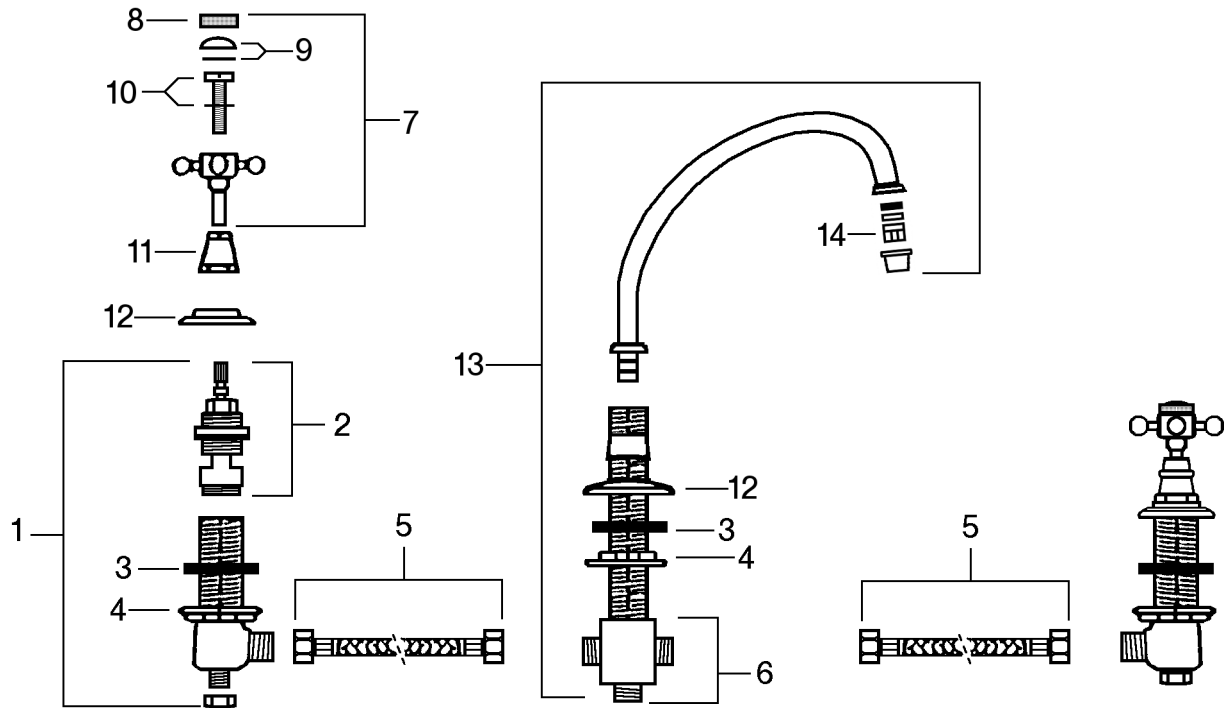

LAVATORY FAUCET
30-101-XXX

1.	80-472-000	½" Deck Valve - Cold	8.	80-KNARL-xxx	Knurled Tab Ring
	80-472-010	½" Deck Valve - Hot	9.	20-80-901-000H	Porcelain Tabs w/Opt Spacer
2.	80-1302-000	Cold Cartridge		20-80-901-000C	
	80-1302-010	Hot Cartridge	10.	80-135-000	Handle Screw w/Opt Washer
3.	80-016-000	Rubber Washer	11.	20-80-038-xxx	Bell
4.	80-017-000	Plastic Lock Nut	12.	20-80-013-xxx	Flange
5.	80-020-000	½" Flex Hose (12" Long)	13.	30-80-024-xxx	Complete Spout
6.	30-80-026-000	Spout Tee	14.	30-AER-INSERT/WA	Aerator Insert
7.	20-80-012-xxx	Complete Handle