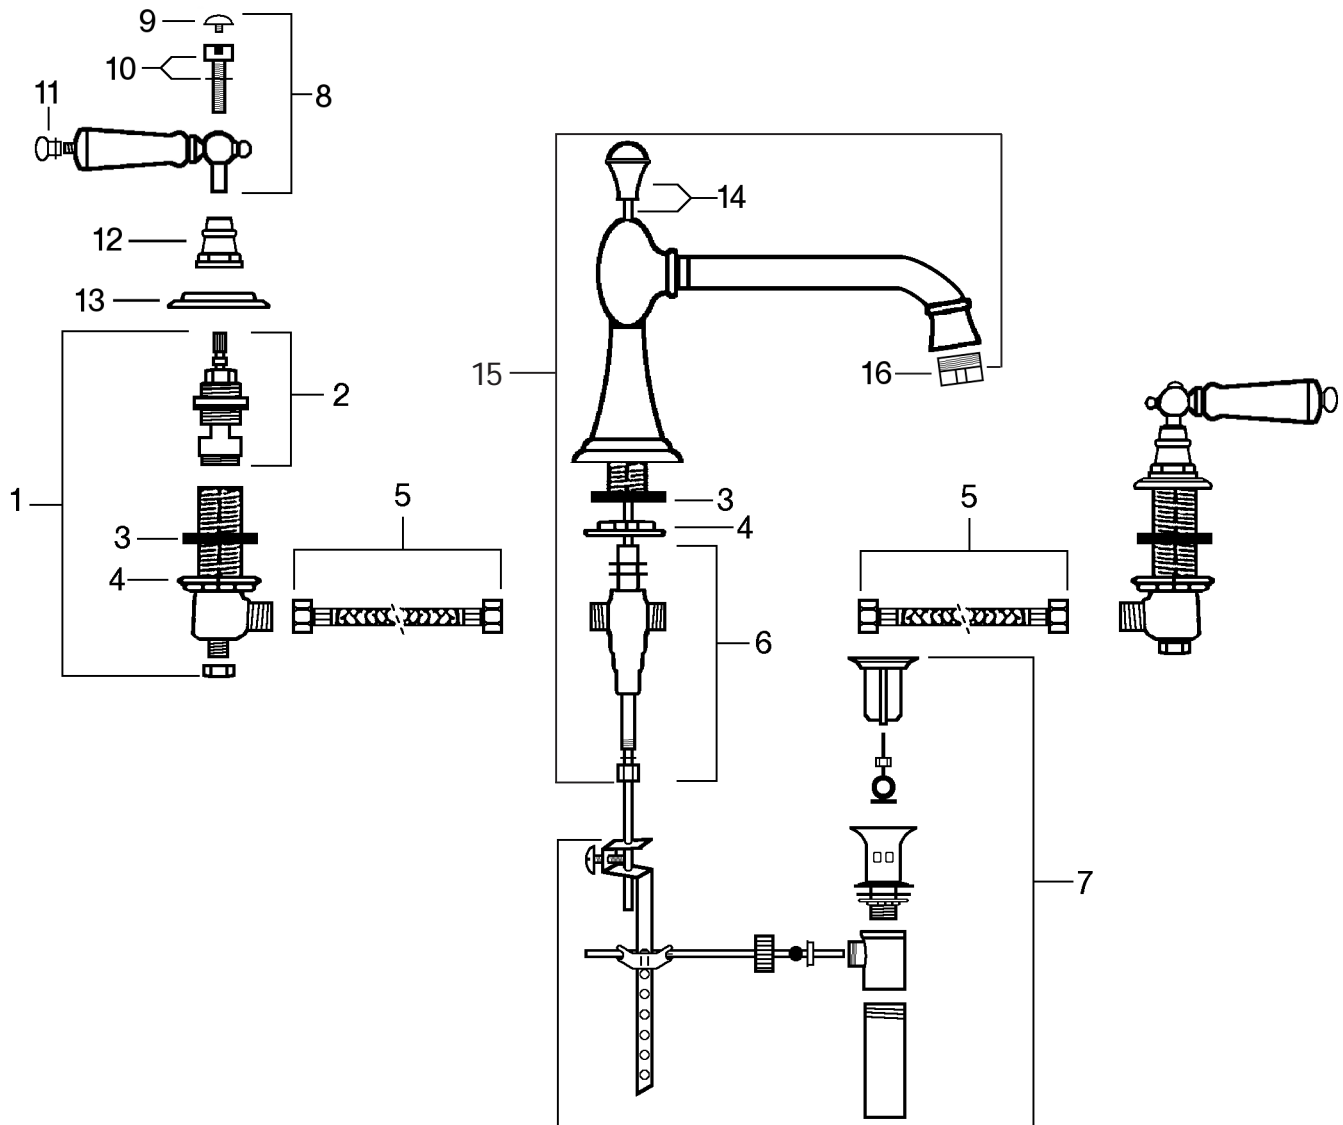

LAVATORY FAUCET
06-100-XXX

1. 80-472-000	½" Deck Valve - Cold	8. 56-80-012-xxx	Complete Handle
80-472-010	½" Deck Valve - Hot	9. 80-034-xxx	Screw Cap for Lever Handle
2. 80-1302-000	Cold Cartridge	10. 80-134-000	Screw for Lever Handle
80-1302-010	Hot Cartridge	11. 80-039-xxx	Metal End for Lever Handle
3. 80-016-000	Rubber Washer	12. 28-80-038-xxx	Bell
4. 80-017-000	Plastic Lock Nut	13. 20-80-013-xxx	Flange
5. 80-020-000	½" Flex Hose (12" Long)	14. 05-80-999-xxx	Pop-up Knob & Rod
6. 80-026-000	Spout Tee	15. 06-80-024-xxx	Complete Spout
7. 80-899-xxx	Complete Drain Assembly	16. 05-80-022-000	Aerator Insert