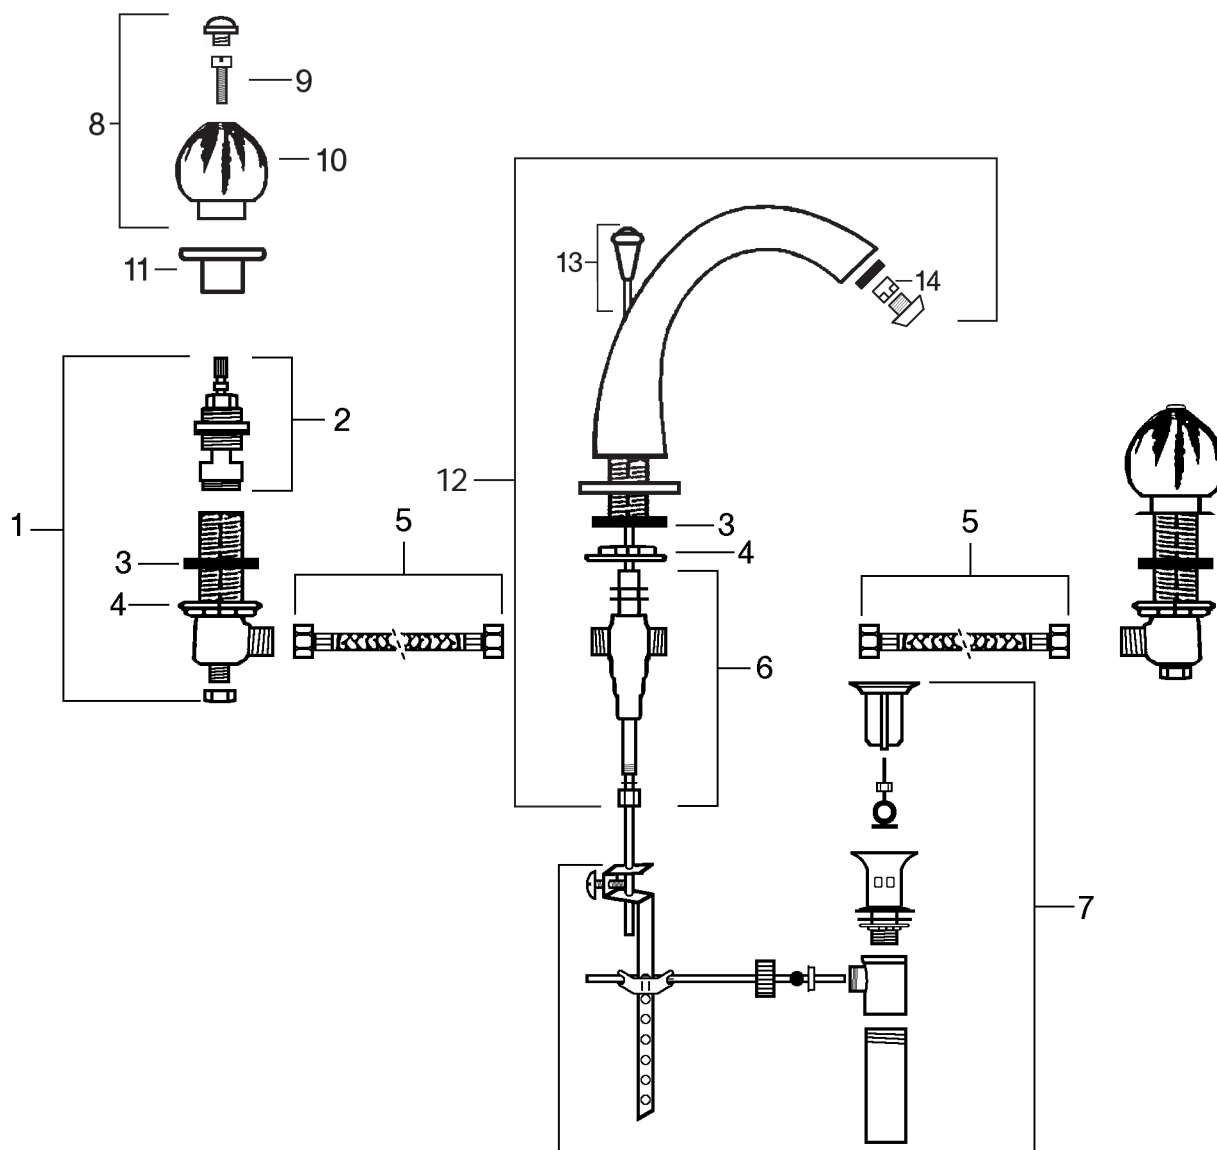

LAVATORY FAUCET
26-100-XXX

1.	80-472-000	½" Deck Valve - Cold	8.	26-80-012-xxx	Complete Handle
	80-472-010	½" Deck Valve - Hot	9.	80-135-000	Screw for Handle
2.	80-1302-000	Cold Cartridge	10.	26-80-012-FCRY	#1 Crystal only for Handle
	80-1302-010	Hot Cartridge	11.	24-80-013-xxx	Flange
3.	80-016-000	Rubber Washer	12.	26-80-024-xxx	Complete Spout
4.	80-017-000	Plastic Lock Nut	13.	26-80-999-xxx	Pop-up Knob & Rod
5.	80-020-000	½" Flex Hose (12" Long)	14.	26-AER-INSERT/WA	Aerator Insert
6.	80-026-000	Spout Tee			
7.	80-899-xxx	Complete Drain Assembly