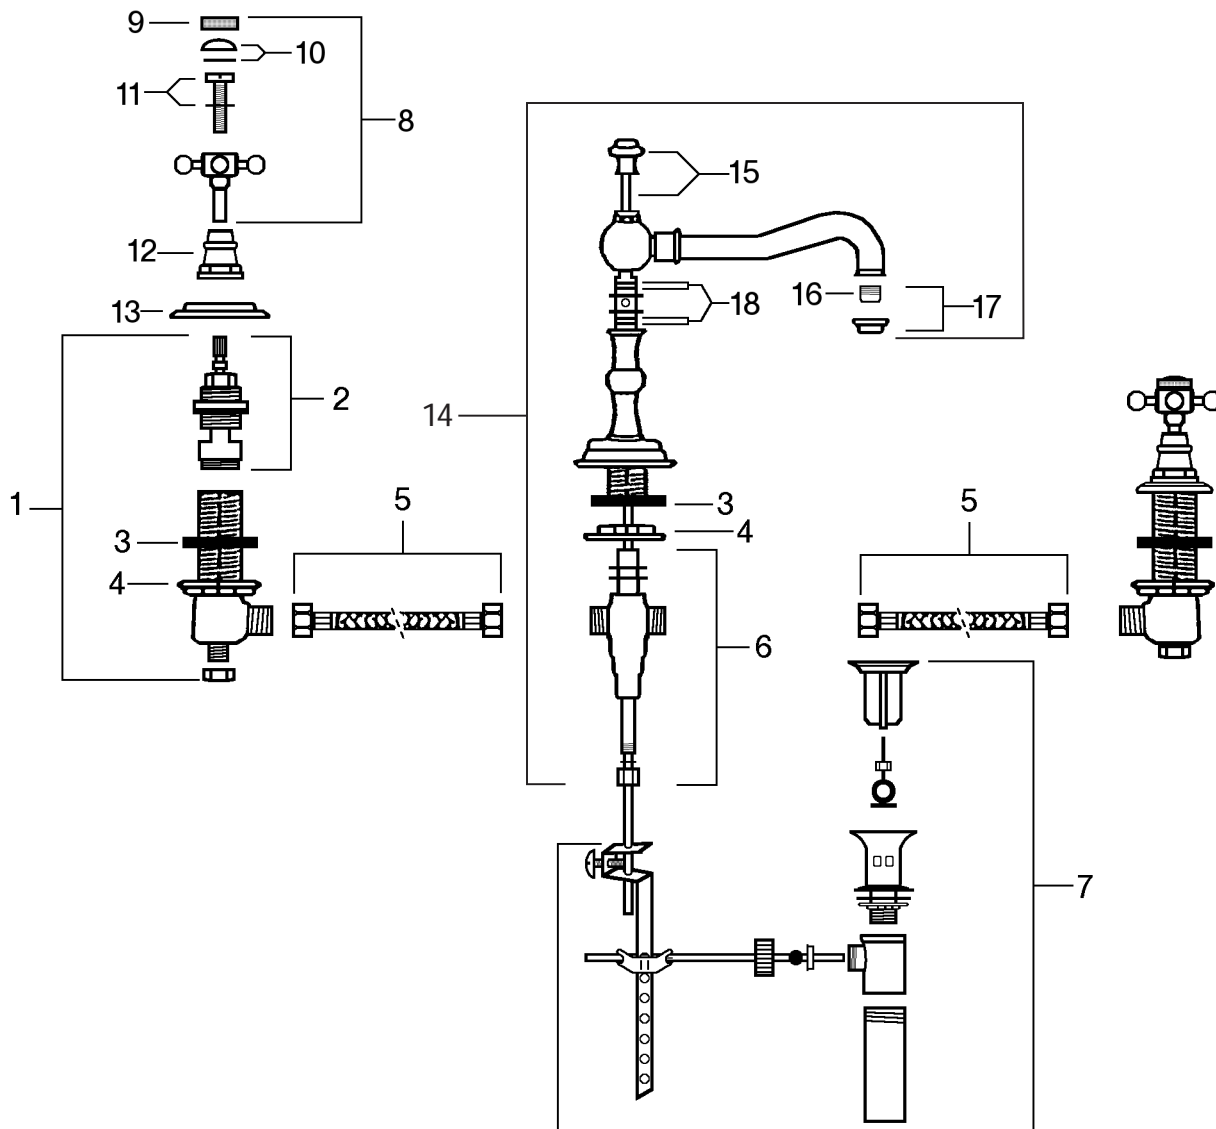

LAVATORY FAUCET
20-100-XXX

1. 80-472-000	½" Deck Valve - Cold	10. 20-80-901-000H	Porcelain Tabs w/Opt Spacer
80-472-010	½" Deck Valve - Hot	20-80-901-000C	
2. 80-1302-000	Cold Cartridge	11. 80-135-000	Handle Screw w/Opt Washer
80-1302-010	Hot Cartridge	12. 20-80-038-xxx	Bell
3. 80-016-000	Rubber Washer	13. 20-80-013-xxx	Flange
4. 80-017-000	Plastic Lock Nut	14. 20-80-024-xxx	Complete Spout
5. 80-020-000	½" Flex Hose (12" Long)	15. 20-80-999-xxx	Pop-up Knob & Rod
6. 80-026-000	Spout Tee	16. AER-INSERT/WA	Aerator Insert
7. 80-899-xxx	Complete Drain Assembly	17. AERATOR/100/xxx	Complete Aerator
8. 20-80-012-xxx	Complete Handle	18. 20-80-025-000	Spout O-Ring Set (4)
9. 80-KNARL-xxx	Knurled Tab Ring