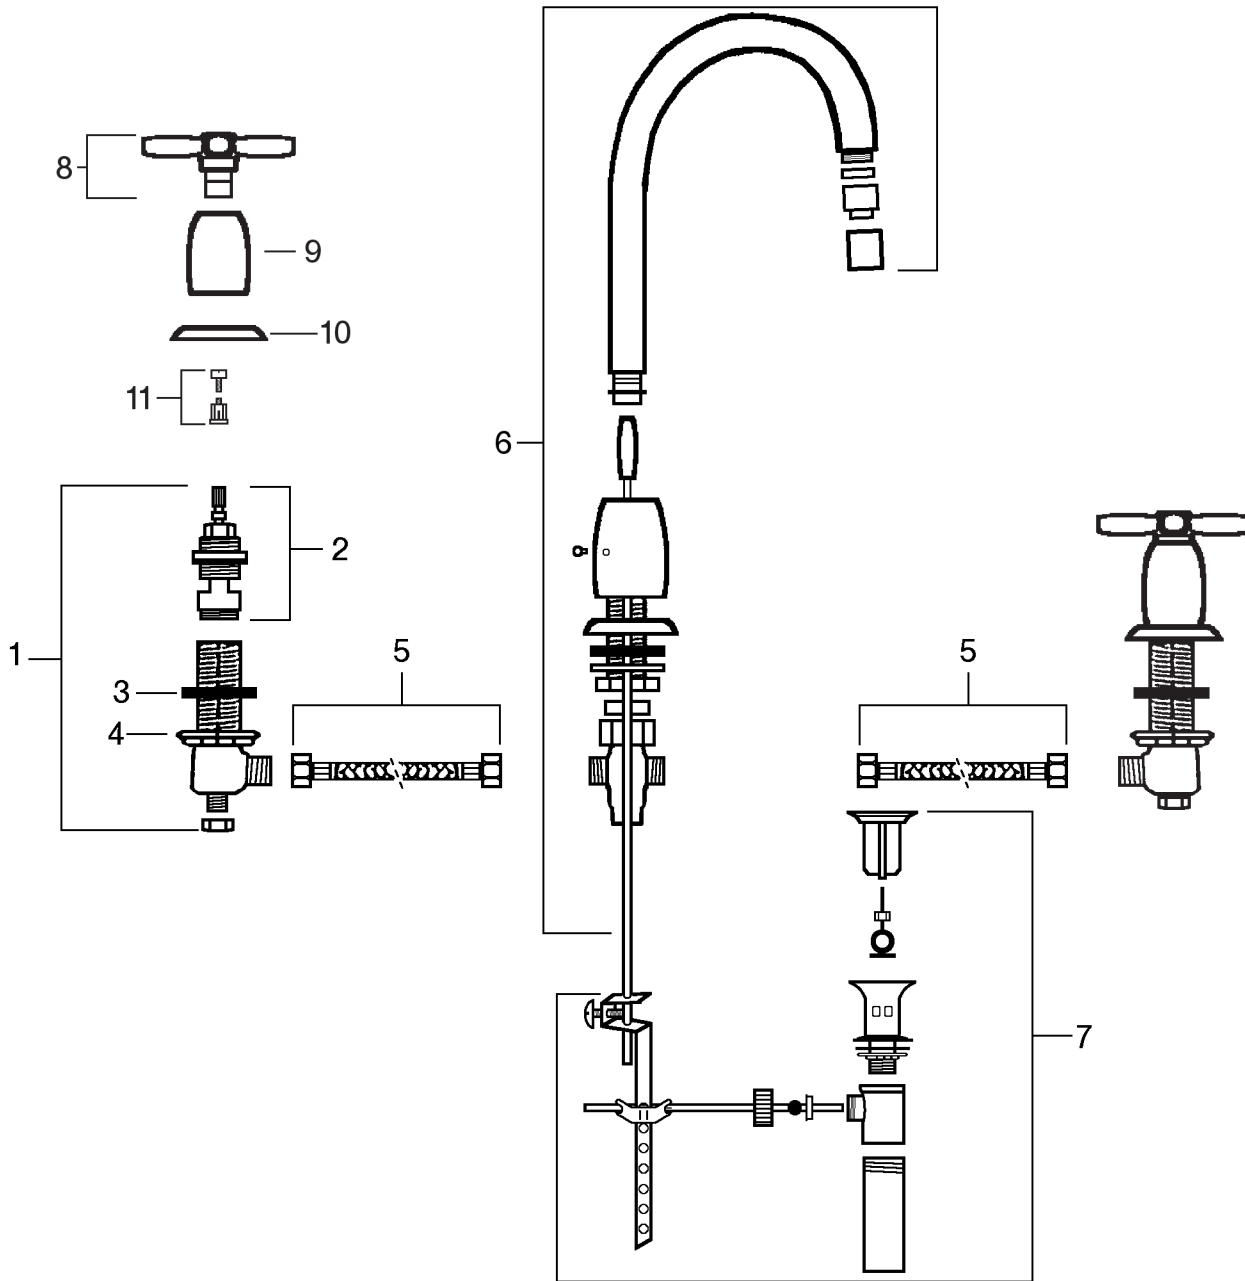

LAVATORY FAUCET
17-100-XXX

1. 80-472-000 ½" Deck Valve - Cold
- 80-472-010 ½" Deck Valve - Hot
2. 80-1302-000 Cold Cartridge
- 80-1302-010 Hot Cartridge
3. 80-016-000 Rubber Washer
4. 80-017-000 Plastic Lock Nut
5. 80-020-000 ½" Flex Hose (12" Long)

6. 17-80-24-xxx Complete Spout
7. 80-899-xxx Complete Drain Assembly
8. 17-80-012-xxx Complete Handle
9. 17-80-038-xxx Bell
10. 17-80-013-xxx Flange
11. 80-014-000 Fixing Cap w/Screw