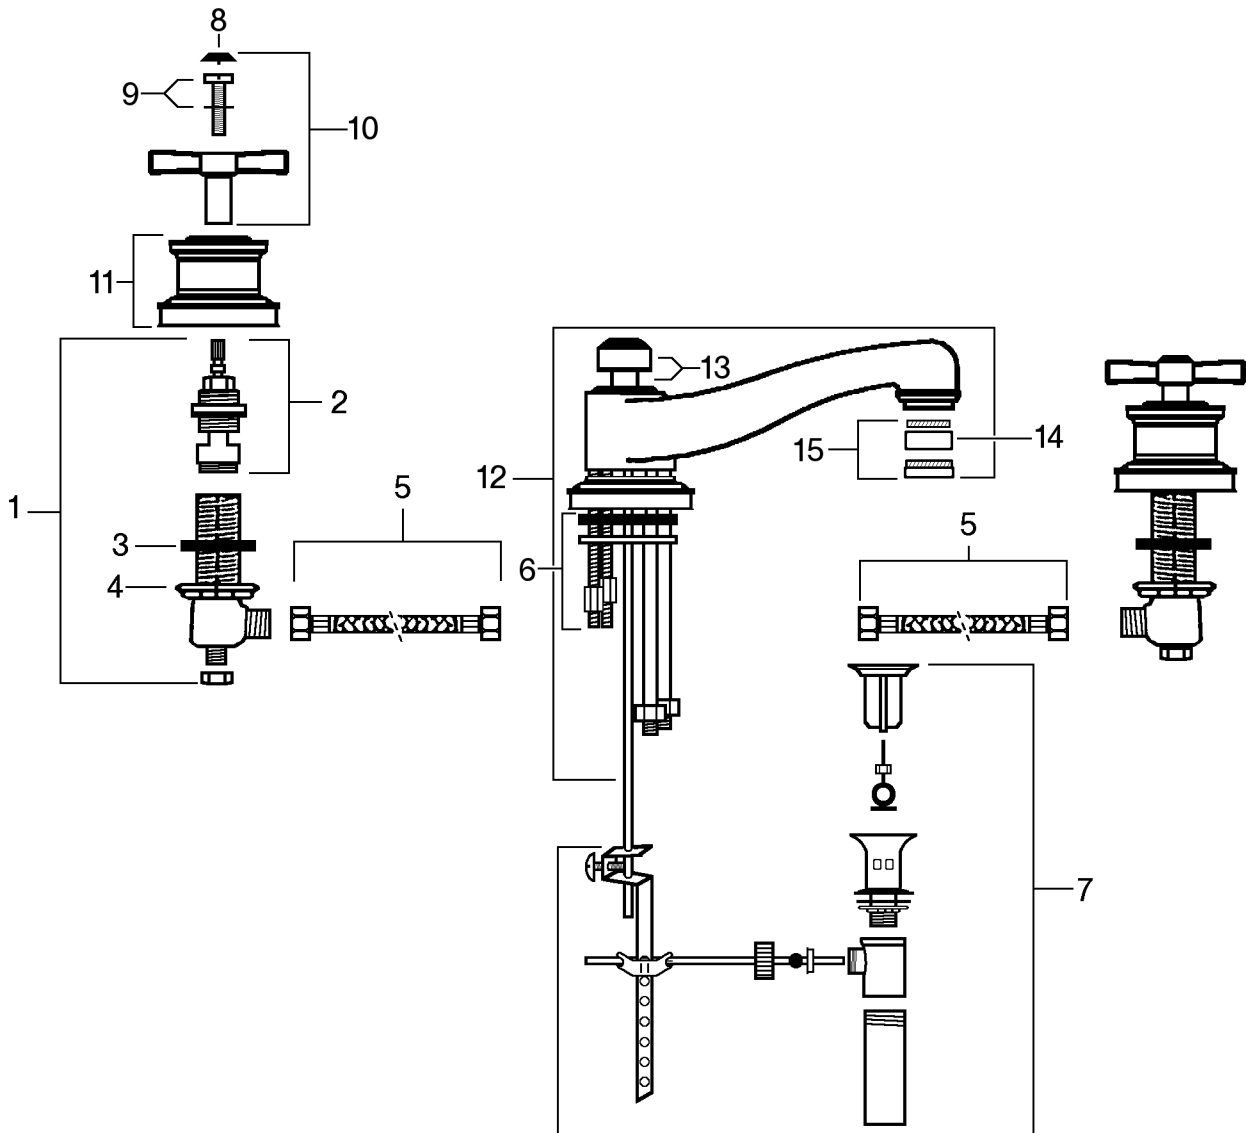

LAVATORY FAUCET
08-100-XXX

1. 80-472-000	1/2" Deck Valve - Cold	8. 08-80-034-xxx	Screw Cap
80-472-010	1/2" Deck Valve - Hot	9. 80-135-000	Handle Screw w/Opt. Washer
2. 80-1302-000	Cold Cartridge	10. 08-80-012-xxx	Complete Handle
80-1302-010	Hot Cartridge	11. 08-80-038-xxx	Bell
3. 80-016-000	Rubber Washer	12. 08-80-024-xxx	Complete Spout
4. 80-017-000	Plastic Lock Nut	13. 08-80-999-xxx	Pop-up Knob & Rod
5. 80-020-000	1/2" Flex Hose (12" Long)	14. 08-AER-INSERT/WA	Aerator Insert
6. 08-80-MTG-KIT	Mounting Kit	15. AER/08/100-xxx	Complete Aerator
7. 80-899-xxx	Complete Drain Assembly