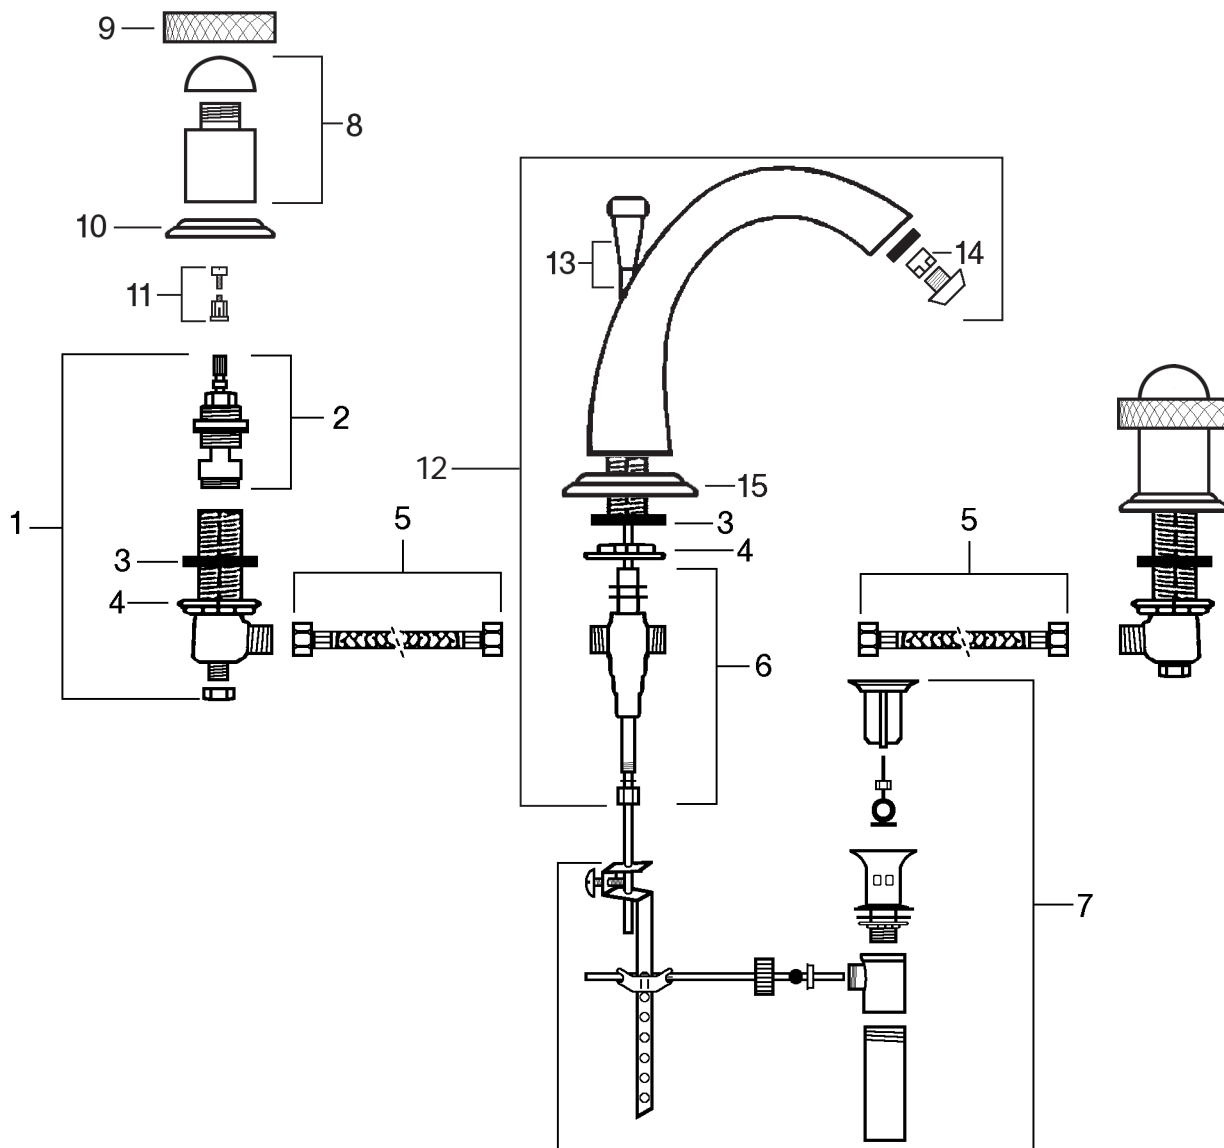

LAVATORY FAUCET
15-100-XXX

1.	80-472-000	1/2" Deck Valve - Cold	9.	15-80-806-xxx	Decorative Rings
	80-472-010	1/2" Deck Valve - Hot		or 90-903-xxx	(1 Required per Handle)
2.	80-1302-000	Cold Cartridge	10.	20-80-013-014	Flange
	80-1302-010	Hot Cartridge	11.	80-014-000	Fixing Cap w/Screw
3.	80-016-000	Rubber Washer	12.	26-80-024-xxx	Complete Spout
4.	80-017-000	Plastic Lock Nut	13.	15-80-999-xxx	Pop-up Knob & Rod
5.	80-020-000	1/2" Flex Hose (12" Long)	14.	15-AER-INSERT/WA	Aerator Insert
6.	80-026-000	Spout Tee	15.	20-80-041-xxx	Sliding Flange
7.	80-899-xxx	Complete Drain Assembly			
8.	15-80-012-xxx	Complete Handle