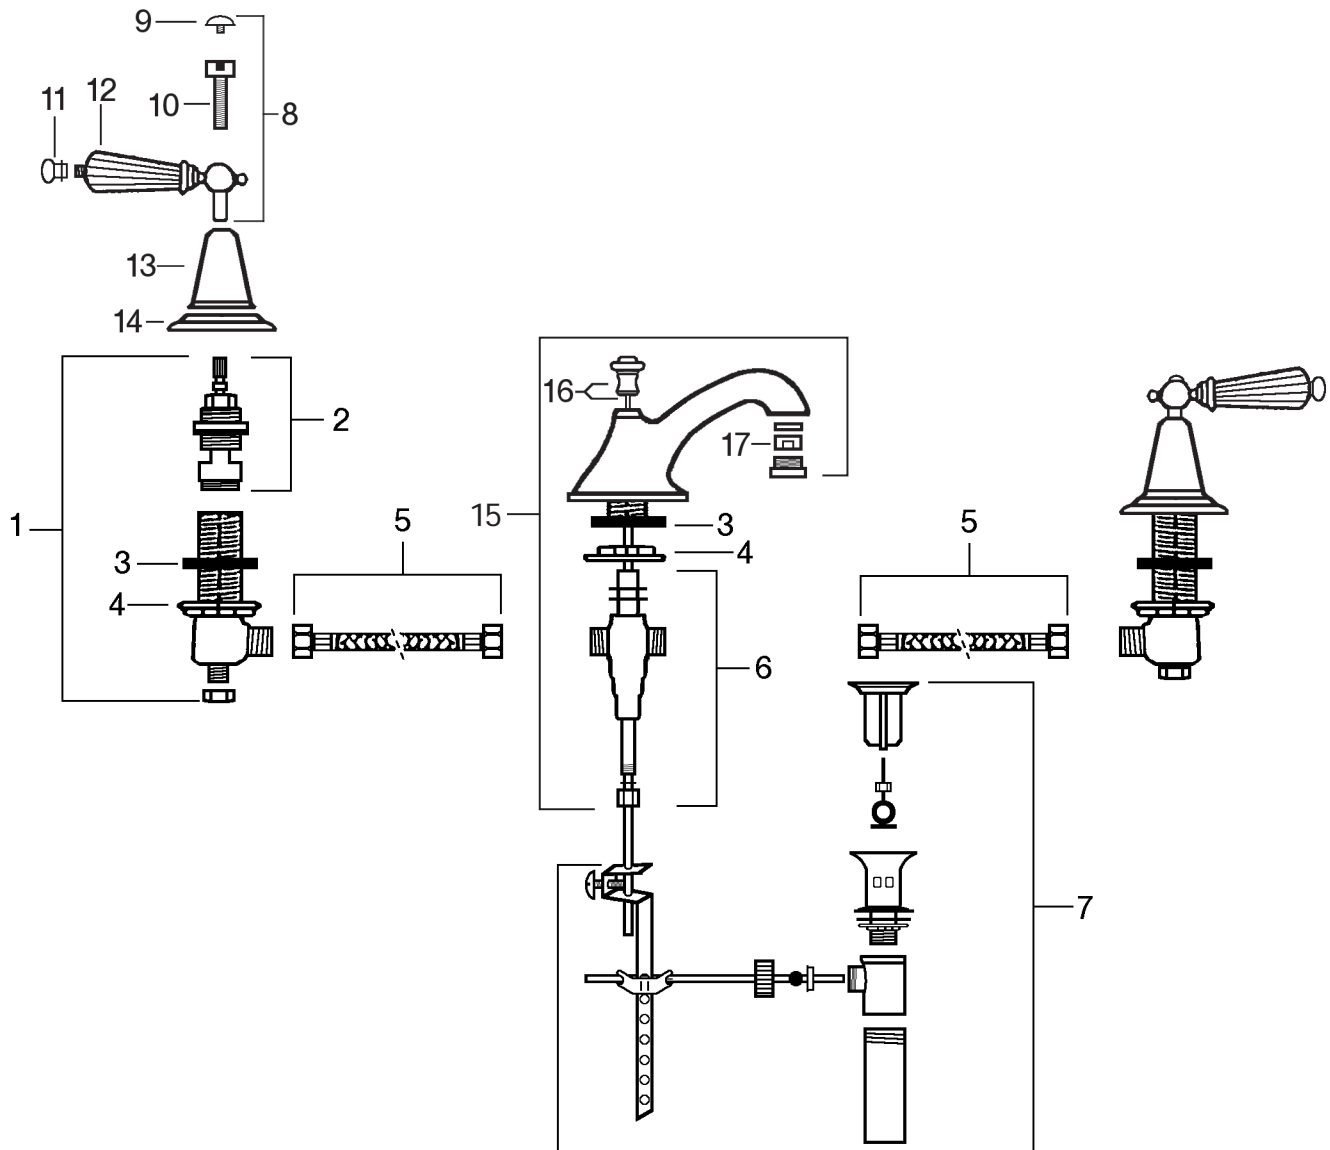

LAVATORY FAUCET
88-100-XXX

1.	80-472-000	½" Deck Valve - Cold	9.	80-034-xxx	Screw Cap for Lever Handle
	80-472-010	½" Deck Valve - Hot	10.	80-134-000	Screw for Lever Handle
2.	80-1302-000	Cold Cartridge	11.	80-039-xxx	Metal End for Lever Handle
	80-1302-010	Hot Cartridge	12.	28-80-012-FCRY	Frosted Crystal for Lever Handle
3.	80-016-000	Rubber Washer	13.	28-80-038-xxx	Bell for Lever Handle
4.	80-017-000	Plastic Lock Nut	14.	20-80-013-xxx	Flange
5.	80-020-000	½" Flex Hose (12" Long)	15.	86-80-024-xxx	Complete Spout
6.	80-026-000	Spout Tee	16.	86-80-999-xxx	Pop-up Knob & Rod
7.	80-899-xxx	Complete Drain Assembly	17.	86-AER-INSERT/WA	Aerator Insert
8.	28-80-012-xxx	Complete Handle