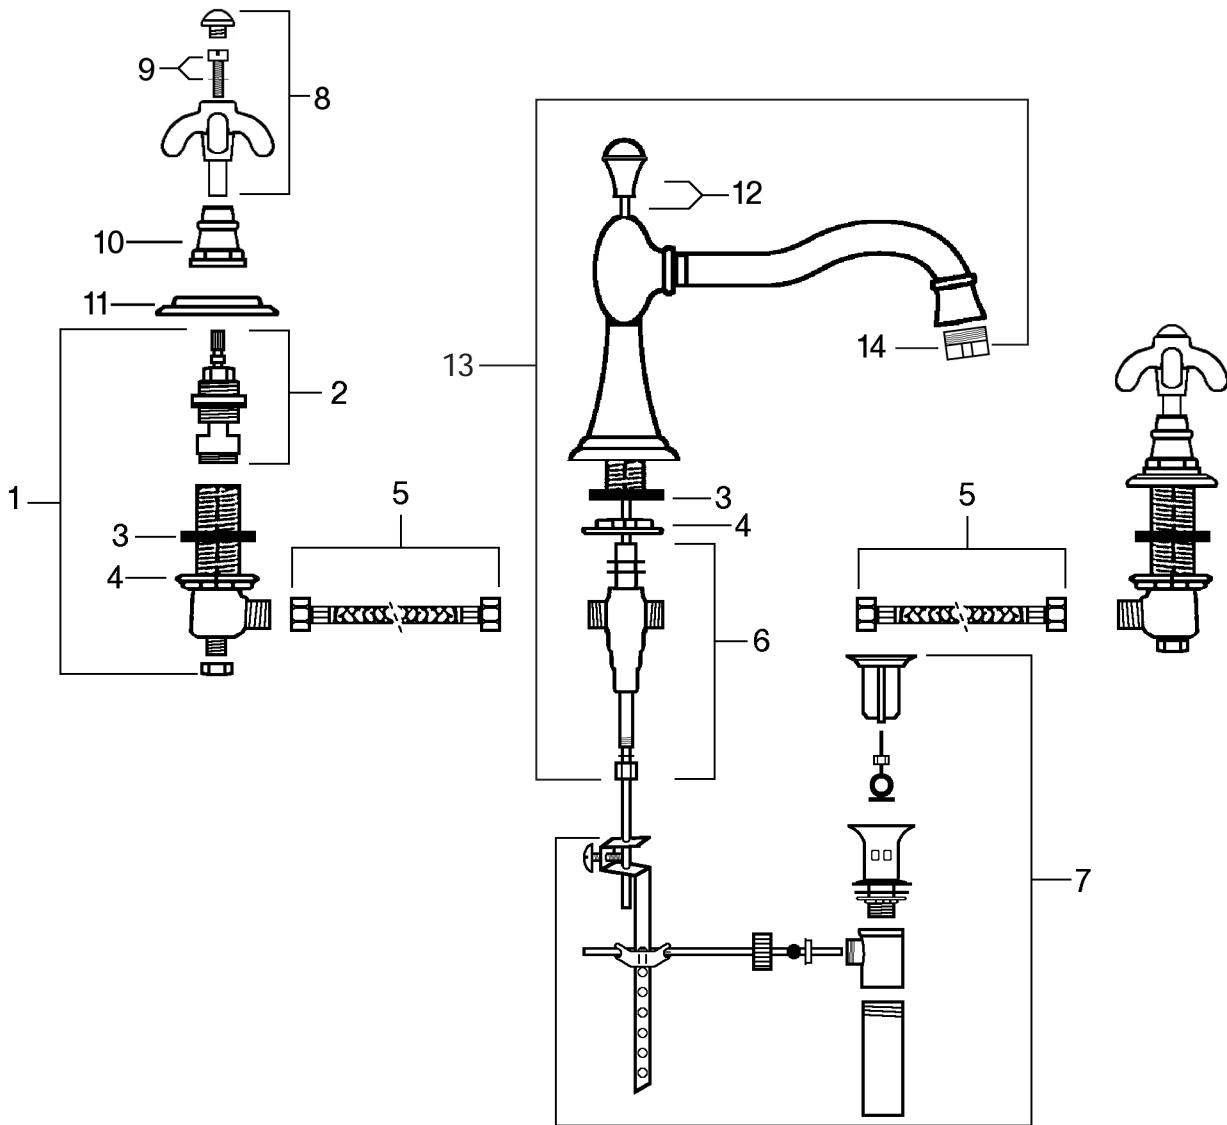

LAVATORY FAUCET
05-100-XXX

1.	80-472-000	1/2" Deck Valve - Cold	8.	57-80-012-xxx	Complete Handle
	80-472-010	1/2" Deck Valve - Hot	9.	80-135-000	Handle Screw w/Opt. Washer
2.	80-1302-000	Cold Cartridge	10.	20-80-038-xxx	Bell
	80-1302-010	Hot Cartridge	11.	20-80-013-xxx	Flange
3.	80-016-000	Rubber Washer	12.	05-80-999-xxx	Pop-up Knob & Rod
4.	80-017-000	Plastic Lock Nut	13.	05-80-024S-xxx	Complete Spout
5.	80-020-000	1/2" Flex Hose (12" Long)	14.	05-80-022-000	Aerator Insert
6.	80-026-000	Spout Tee			
7.	80-899-xxx	Complete Drain Assembly