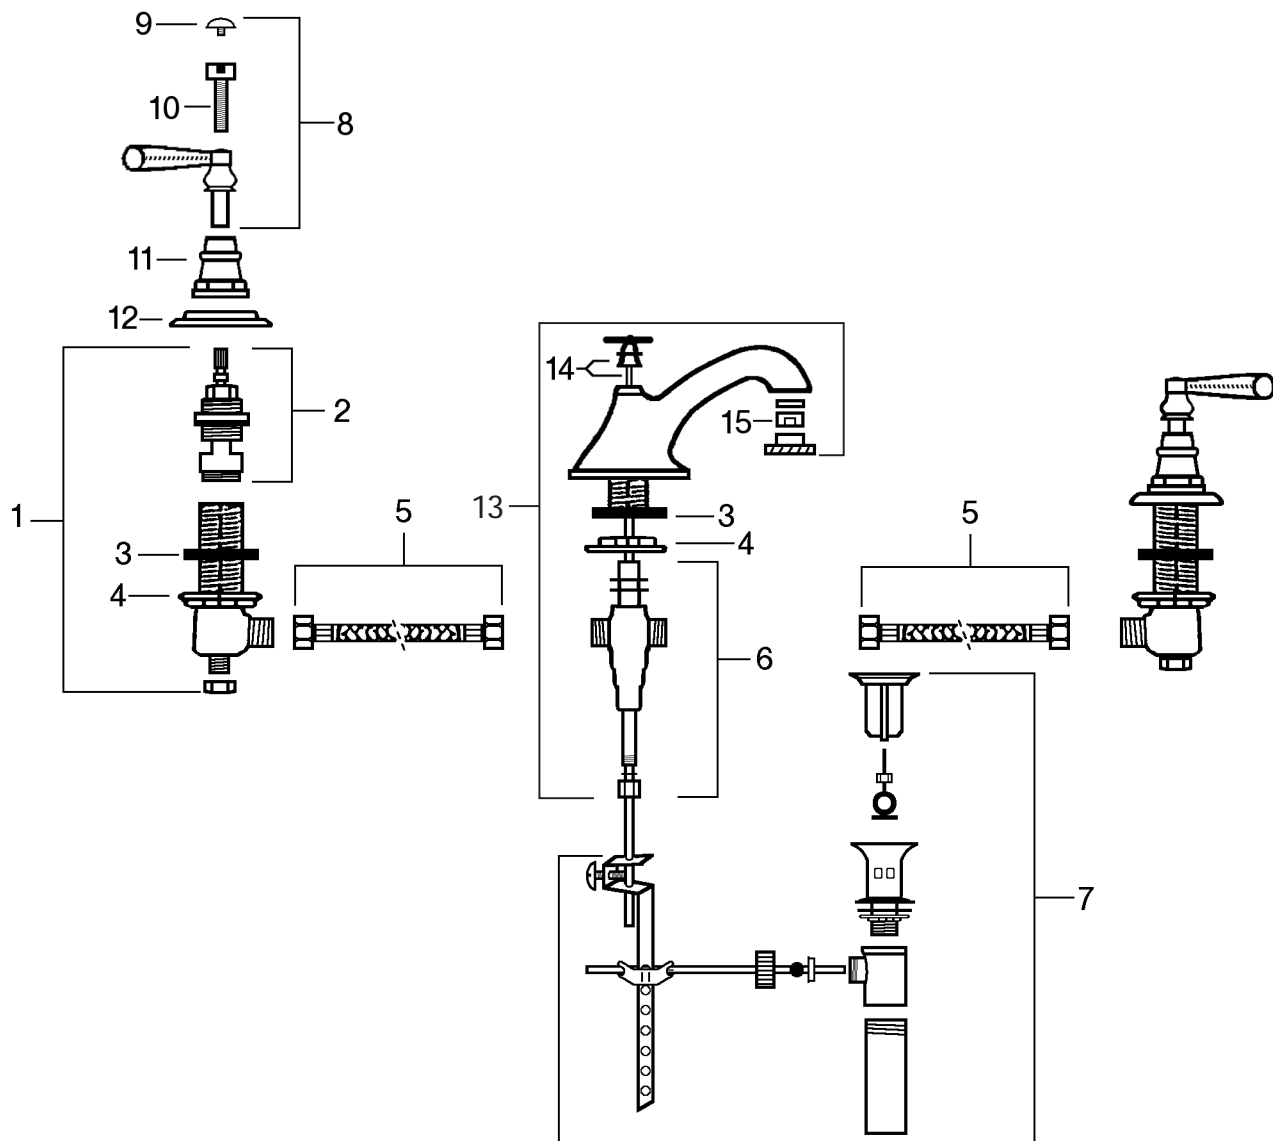

LAVATORY FAUCET
86-100-XXX

1.	80-472-000	1/2" Deck Valve - Cold	8.	86L-80-012-xxx	Complete Handle
	80-472-010	1/2" Deck Valve - Hot		86R-80-012-xxx	
2.	80-1302-000	Cold Cartridge	9.	86-80-034-xxx	Screw Cap for Lever Handle
	80-1302-010	Hot Cartridge	10.	86-134L-000	Screw for Lever Handle
3.	80-016-000	Rubber Washer	11.	20-80-038-xxx	Bell
4.	80-017-000	Plastic Lock Nut	12.	20-80-013-xxx	Flange
5.	80-020-000	1/2" Flex Hose (12" Long)	13.	86-80-024-xxx	Complete Spout
6.	80-026-000	Spout Tee	14.	86-80-999-xxx	Pop-up Knob & Rod
7.	80-899-xxx	Complete Drain Assembly	15.	86-AER-INSERT/WA	Aerator Insert