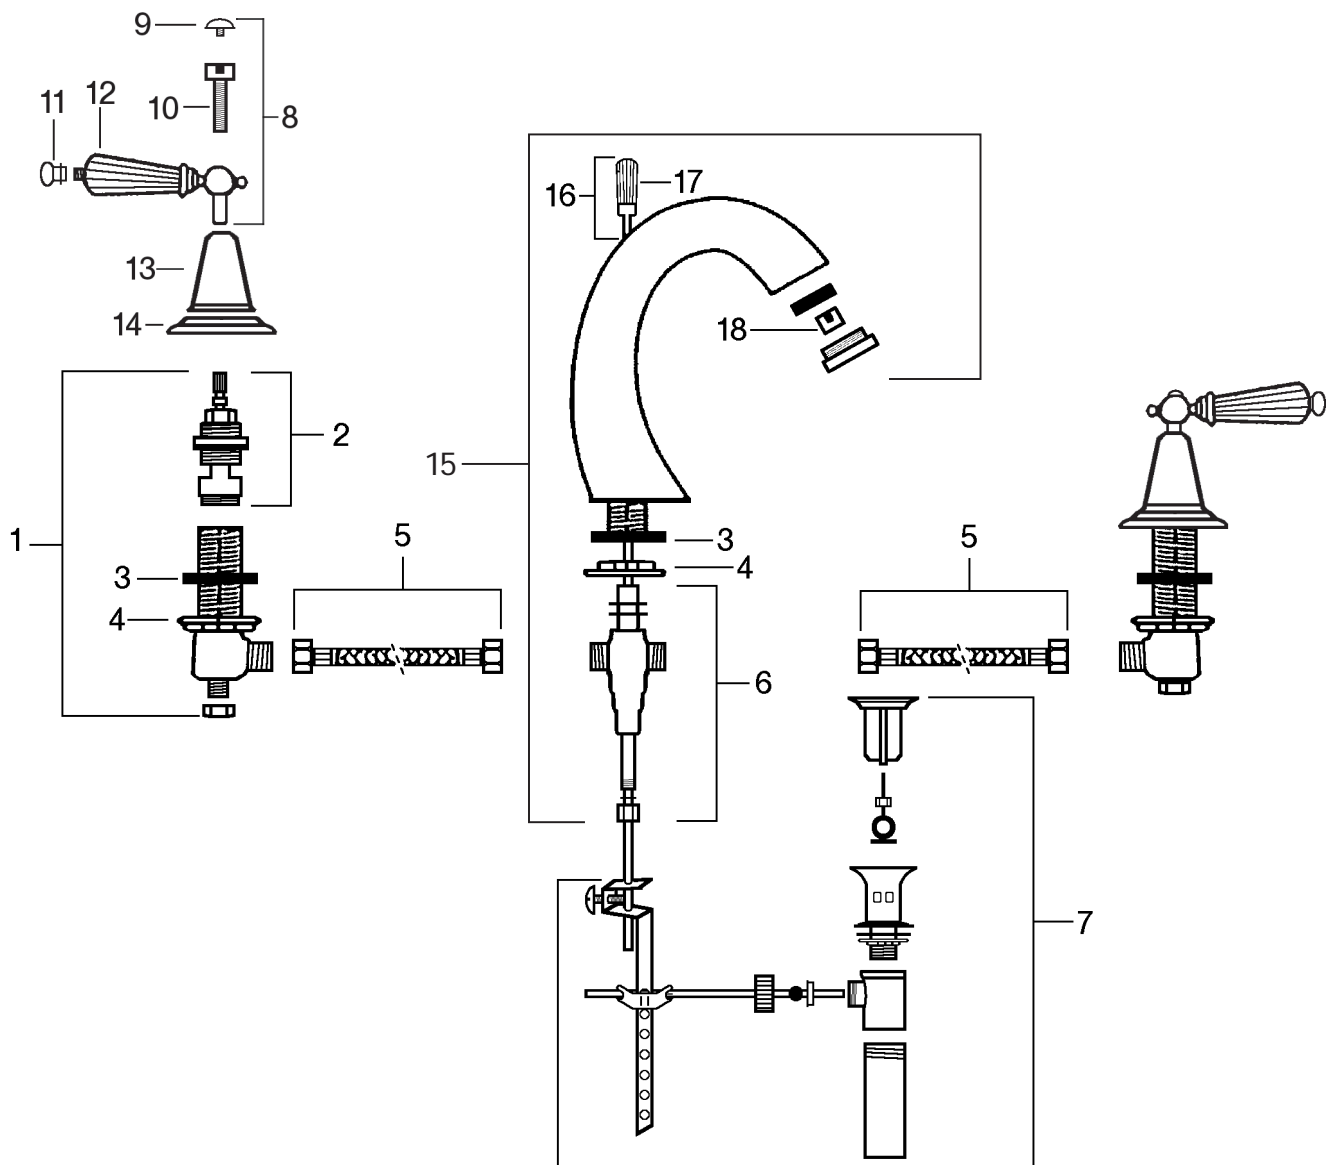

LAVATORY FAUCET
28-100-XXX

1.	80-472-000	½" Deck Valve - Cold	9.	80-034-xxx	Lever Handle Cap
	80-472-010	½" Deck Valve - Hot	10.	80-134-000	Screw for Lever Handle
2.	80-1302-000	Cold Cartridge	11.	80-039-000	End Cap for Lever Handle
	80-1302-010	Hot Cartridge	12.	28-80-012-FRCRY	Frosted Crystal
3.	80-016-000	Rubber Washer	13.	28-80-038-xxx	Bell
4.	80-017-000	Plastic Lock Nut	14.	20-80-013-xxx	Flange
5.	80-020-000	½" Flex Hose (12" Long)	15.	24-80-024-xxx	Complete Spout
6.	80-026-000	Spout Tee	16.	28-80-999-xxx	Pop-up Knob & Rod
7.	80-899-xxx	Complete Drain Assembly	17.	28-80-999-FRCRY	Frosted Crystal for Pop-up
8.	28-80-012-xxx	Complete Handle	18.	28-AER-INSERT/WA	Aerator Insert