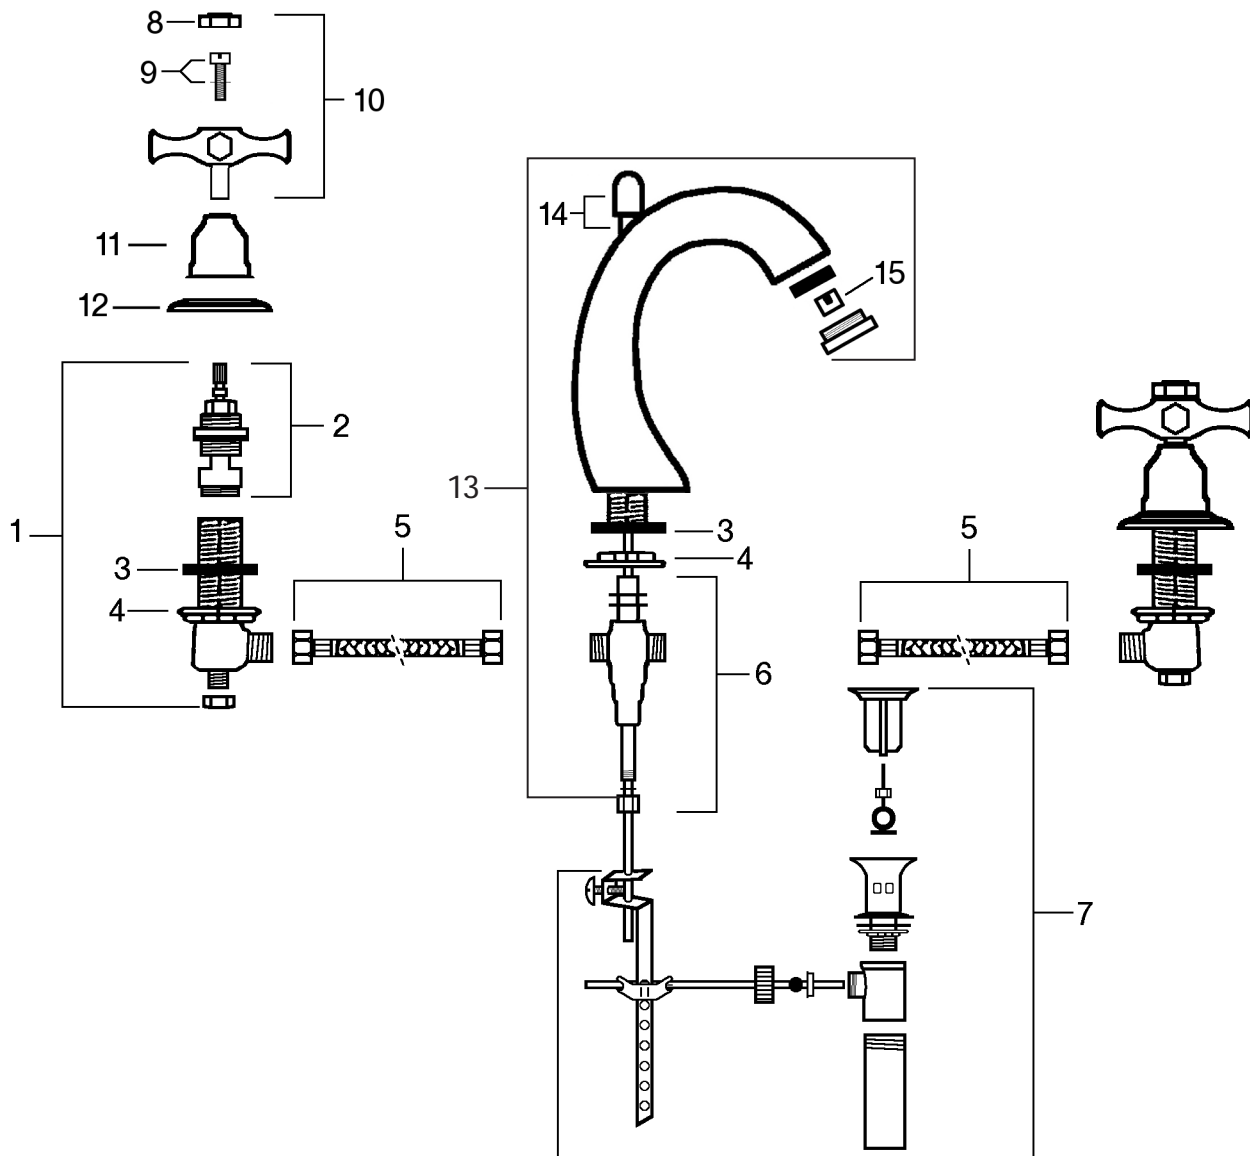

LAVATORY FAUCET
14-100-XXX

1.	80-472-000	1/2" Deck Valve - Cold	8.	14-80-034-xxx	Screw Cap
	80-472-010	1/2" Deck Valve - Hot	9.	80-135-000	Handle Screw w/Opt. Washer
2.	80-1302-000	Cold Cartridge	10.	58-80-012-xxx	Complete Handle
	80-1302-010	Hot Cartridge	11.	04-80-038-xxx	Bell
3.	80-016-000	Rubber Washer	12.	04-80-013-xxx	Flange
4.	80-017-000	Plastic Lock Nut	13.	14-80-024-xxx	Complete Spout
5.	80-020-000	1/2" Flex Hose (12" Long)	14.	14-80-999-xxx	Pop-up Knob & Rod
6.	80-026-000	Spout Tee	15.	14-AER-INSERT/WA	Aerator Insert
7.	80-899-xxx	Complete Drain Assembly