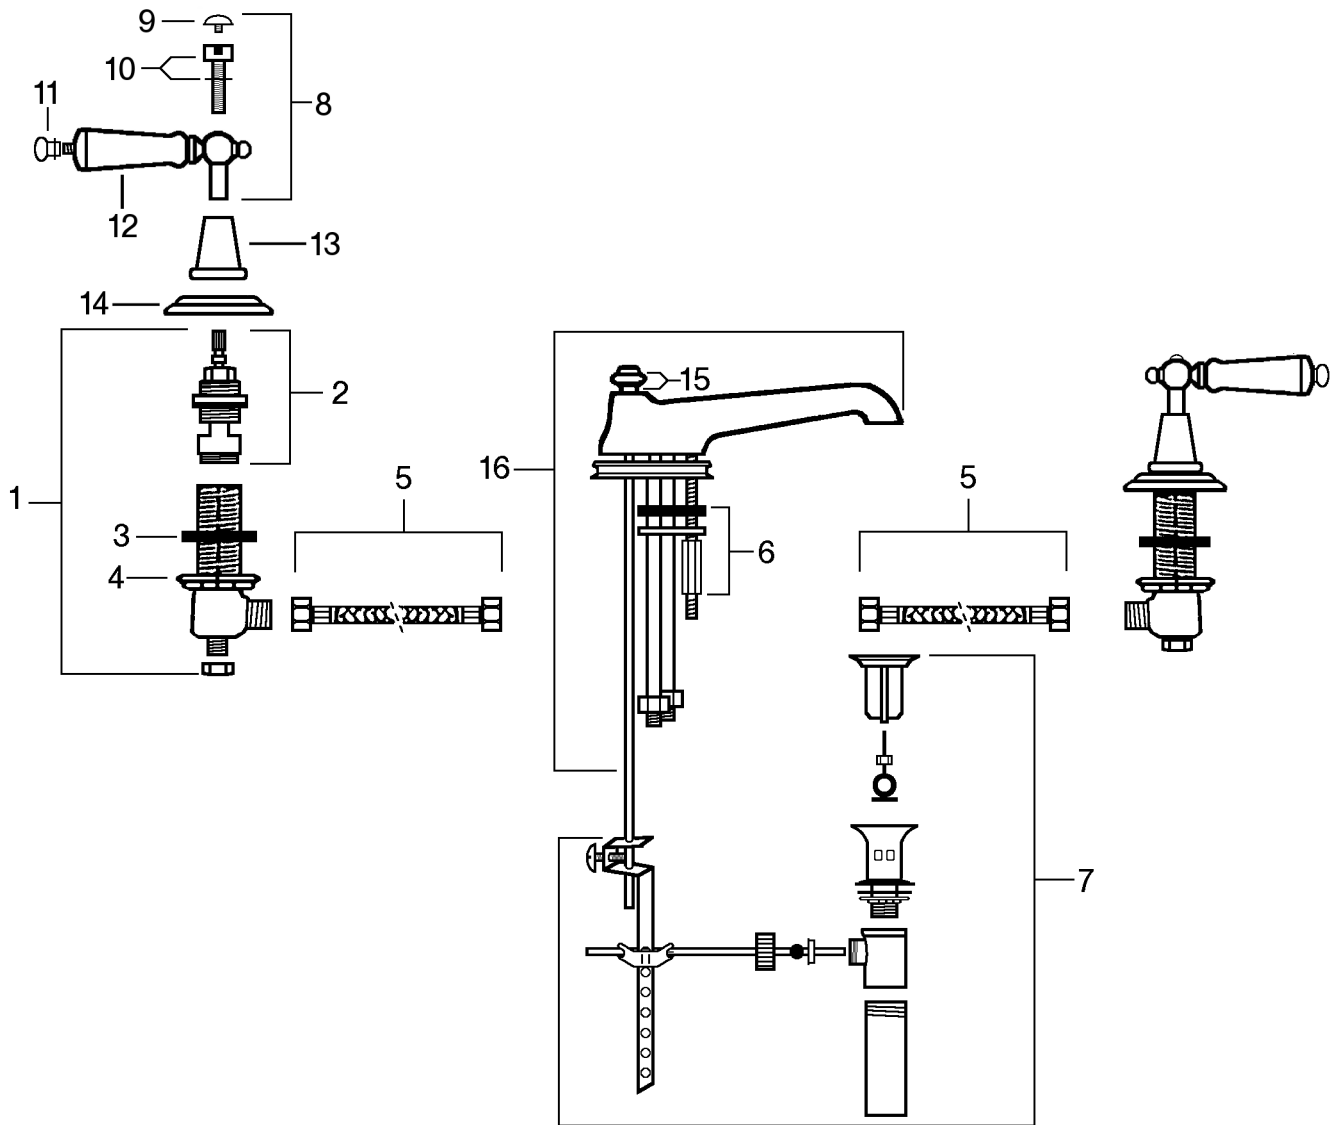

LAVATORY FAUCET
12-100-XXX

1.	80-472-000	½" Deck Valve - Cold	8.	33-80-012-xxx	Complete Handle
	80-472-010	½" Deck Valve - Hot	9.	80-034-xxx	Screw Cap for Lever Handle
2.	80-1302-000	Cold Cartridge	10.	80-134-000	Handle Screw w/Opt Washer
	80-1302-010	Hot Cartridge	11.	80-039-xxx	Metal End for Lever Handle
3.	80-016-000	Rubber Washer	12.	80-036-WH	Porcelain Insert
4.	80-017-000	Plastic Lock Nut	13.	87-80-038-xxx	Bell
5.	80-020-000	½" Flex Hose (12" Long)	14.	20-80-013-xxx	Flange
6.	12-80-MTG-KIT	Mounting Kit	15.	20-80-999-xxx	Pop-up Knob & Rod
7.	80-899-xxx	Complete Drain Assembly	16.	12-80-024-xxx	Complete Spout