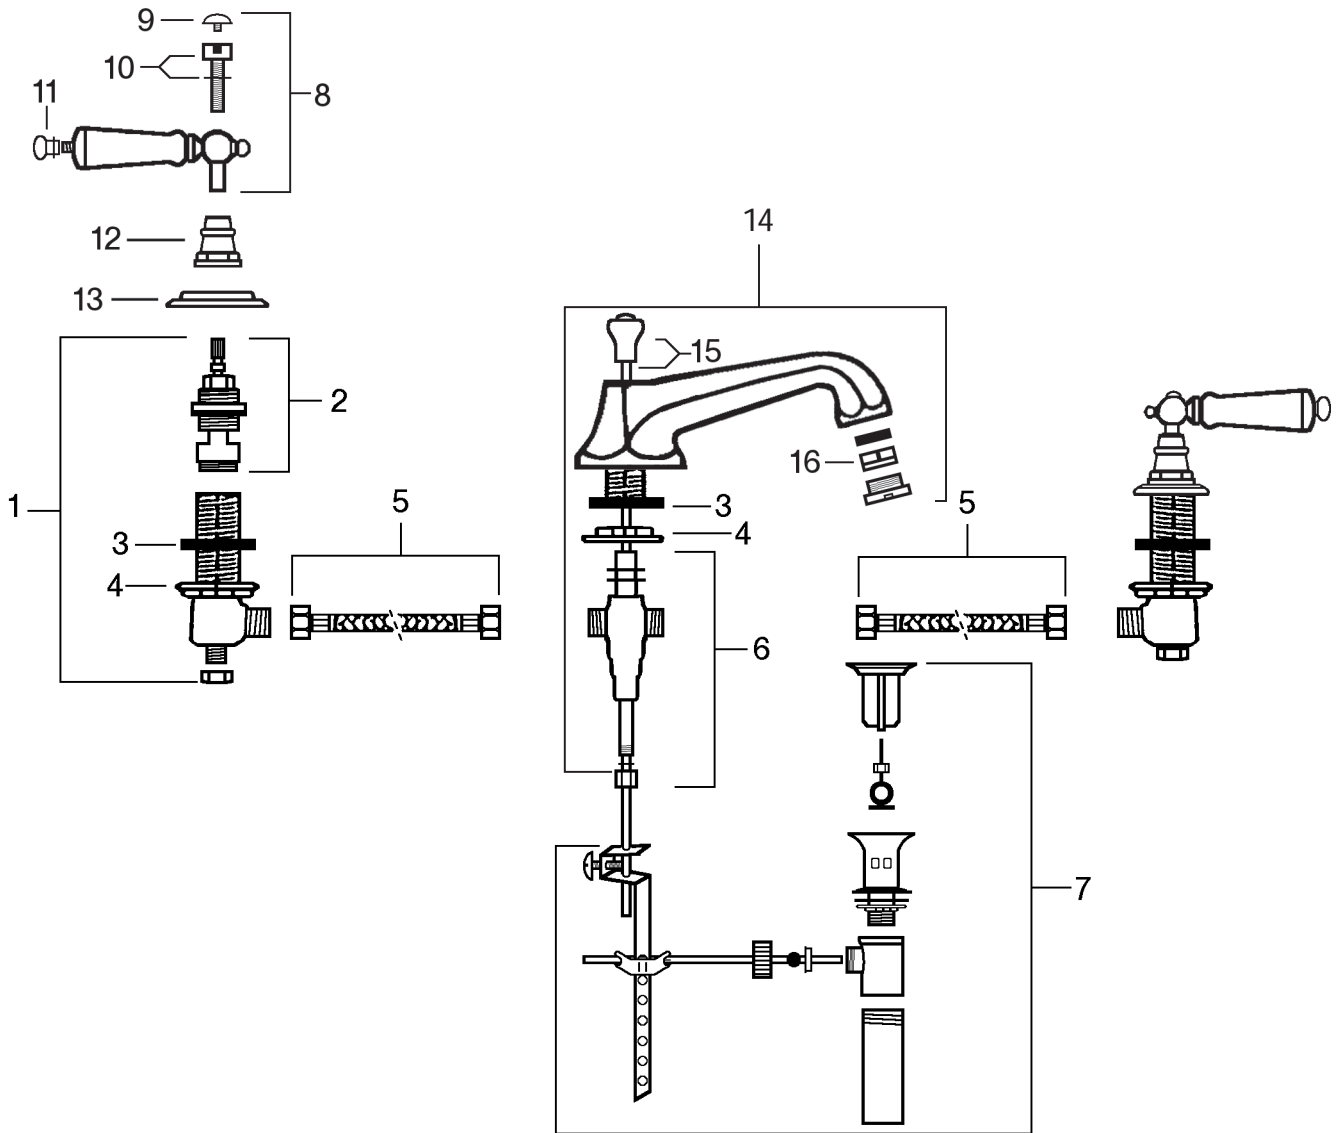

LAVATORY FAUCET
33-100-XXX

1.	80-472-000	½" Deck Valve - Cold	8.	56-80-012-xxx	Complete Handle
	80-472-010	½" Deck Valve - Hot	9.	80-034-xxx	Screw Cap for Lever Handle
2.	80-1302-000	Cold Cartridge	10.	80-134-000	Screw for Lever Handle
	80-1302-010	Hot Cartridge	11.	80-039-xxx	Metal End for Lever Handle
3.	80-016-000	Rubber Washer	12.	20-80-038-xxx	Bell
4.	80-017-000	Plastic Lock Nut	13.	20-80-013-xxx	Flange
5.	80-020-000	½" Flex Hose (12" Long)	14.	33-80-024-xxx	Complete Spout
6.	80-026-000	Spout Tee	15.	33-80-999-xxx	Pop-up Knob & Rod
7.	80-899-xxx	Complete Drain Assembly	16.	33-AER-INSERT/WA	Aerator Insert