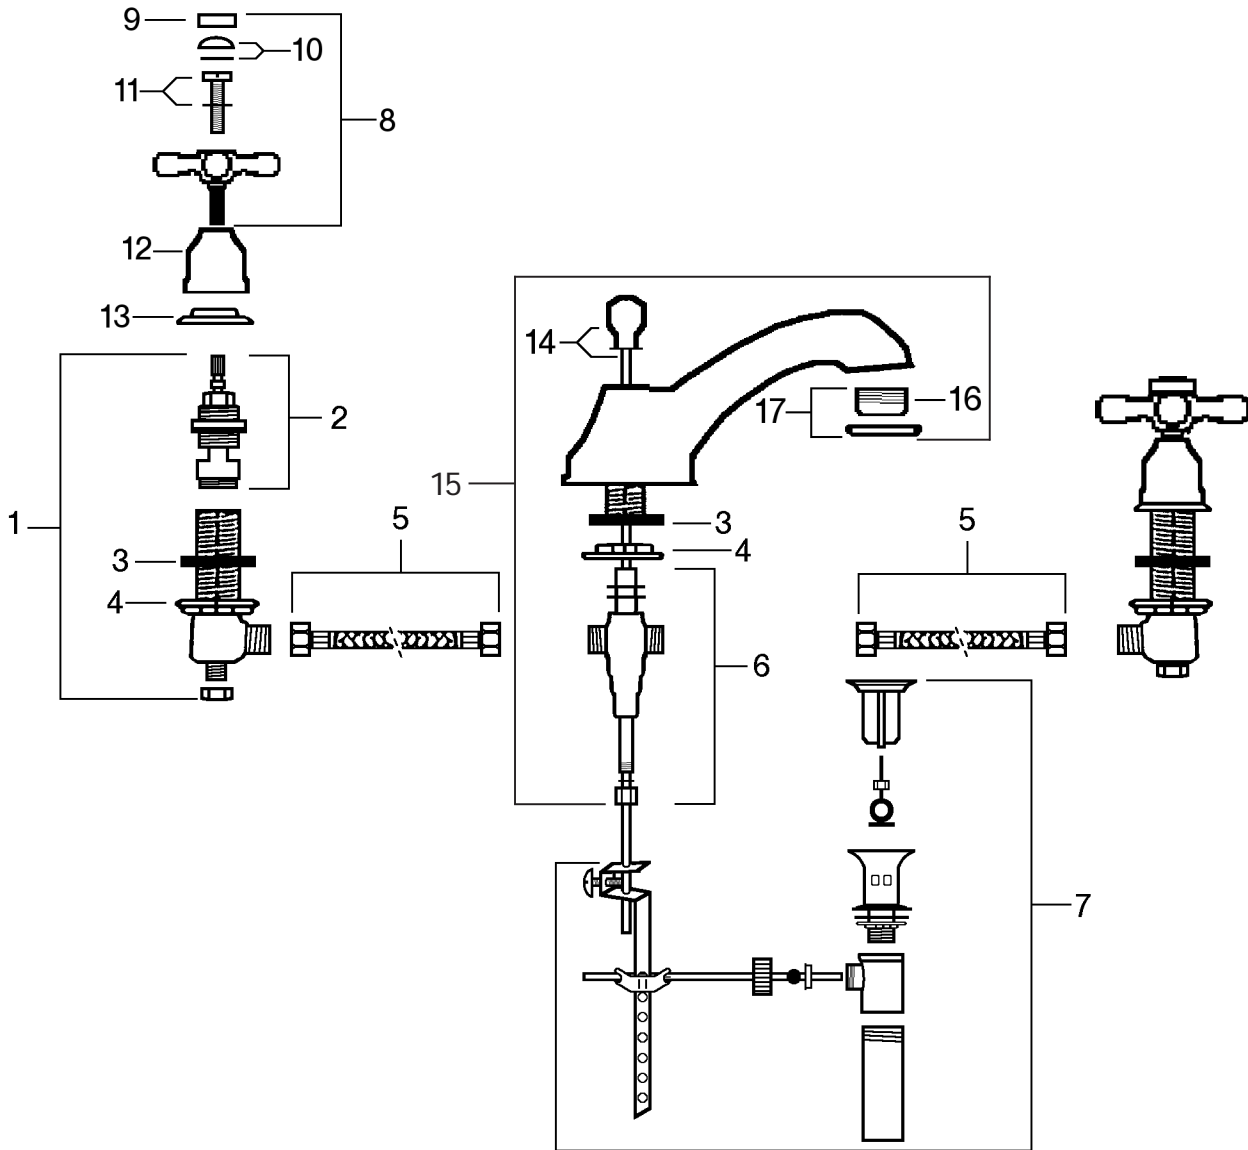

LAVATORY FAUCET
04-100-XXX

1.	80-472-000	1/2" Deck Valve - Cold	9.	04-80-SM	Screw Tab Ring
	80-472-010	1/2" Deck Valve - Hot	10.	20-80-901-000H	Porcelain Tab w/Spacer (opt.)
2.	80-1302-000	Cold Cartridge		20-80-901-000C	Porcelain Tab w/Spacer (opt.)
	80-1302-010	Hot Cartridge	11.	80-135-000	Handle Screw w/washer
3.	80-016-000	Rubber Washer	12.	04-80-038-xxx	Bell
4.	80-017-000	Plastic Lock Nut	13.	04-80-013-xxx	Flange
5.	80-020-000	1/2" Flex Hose (12" Long)	14.	04-80-999-xxx	Pop-up Knob & Rod
6.	80-026-000	Spout Tee	15.	86-80-024-xxx	Spout
7.	80-899-xxx	Complete Drain Assembly	16.	AER-INSERT/WA	Aerator Insert
8.	04-80-012-xxx	Complete Handle	17.	AER/88/100-xxx	Complete Aerator