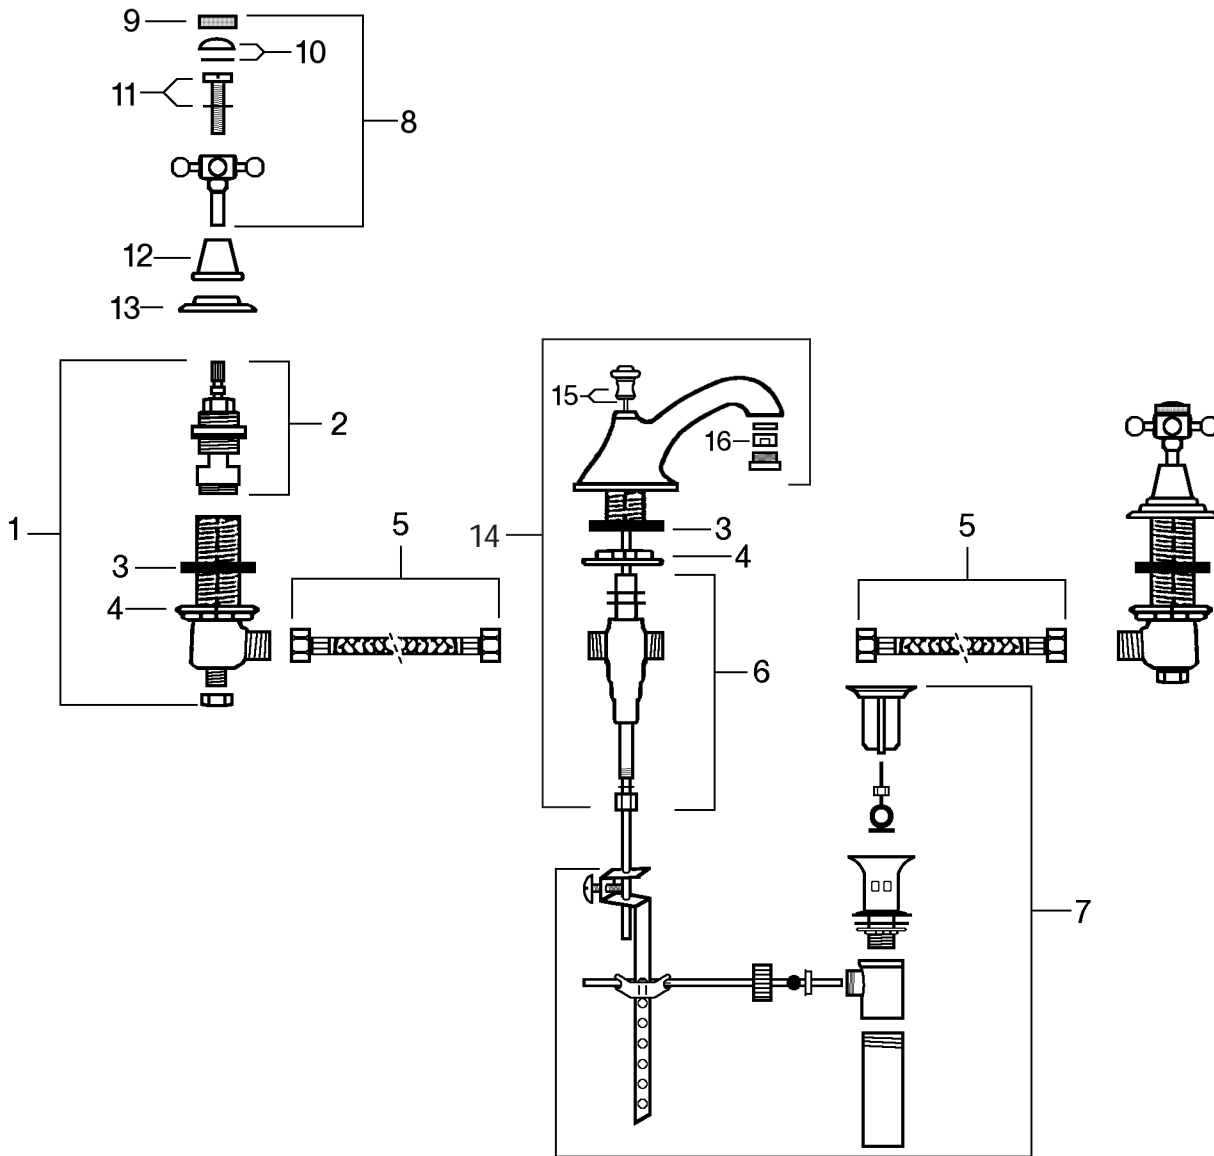

LAVATORY FAUCET
87-100-XXX

1.	80-472-000	½" Deck Valve - Cold	9.	80-KNARL-xxx	Knurled Tab Ring
	80-472-010	½" Deck Valve - Hot	10.	20-80-901-000H	Porcelain Tabs w/Opt Spacer
2.	80-1302-000	Cold Cartridge		20-80-901-000C	
	80-1302-010	Hot Cartridge	11.	80-135-000	Handle Screw w/Opt Washer
3.	80-016-000	Rubber Washer	12.	87-80-038-xxx	Bell
4.	80-017-000	Plastic Lock Nut	13.	04-80-013-xxx	Flange
5.	80-020-000	½" Flex Hose (12" Long)	14.	87-80-024-xxx	Complete Spout
6.	80-026-000	Spout Tee	15.	87-80-999-xxx	Pop-up Knob & Rod
7.	80-899-xxx	Complete Drain Assembly	16.	87-AER-INSERT/WA	Aerator Insert
8.	20-80-012-xxx	Complete Handle