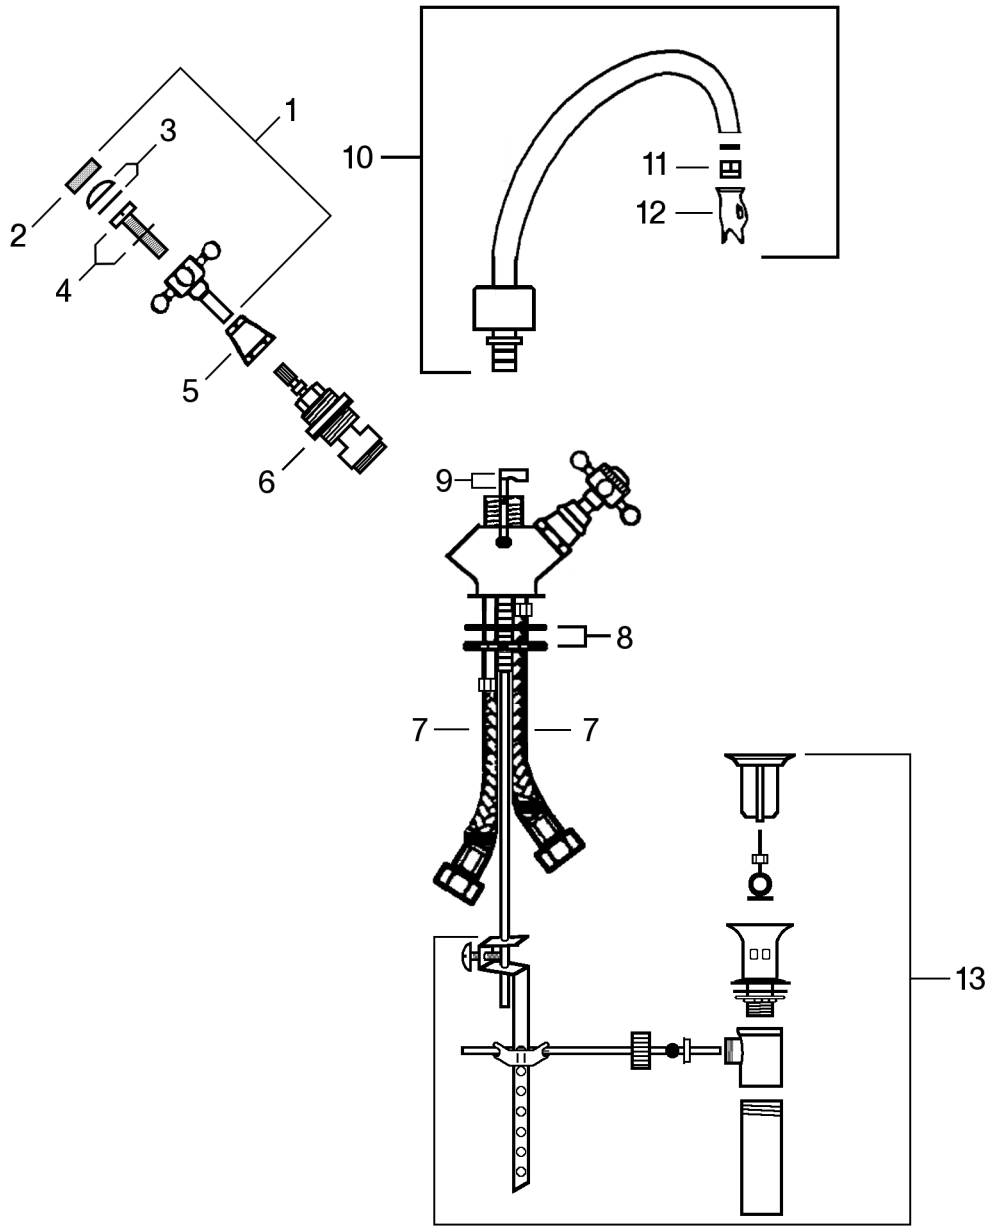

LAVATORY FAUCET
31-200-XXX

1.	20-80-012-xxx	Complete Handle	7.	80-211N-HOSE	Braided Hoses (12" Long)
2.	80-KNARL-xxx	Knurled Tab Ring	8.	31-80-MTG-KIT	Mounting Kit
3.	20-80-901-000H 20-80-901-000C	Porcelain Tabs w/Opt Spacer	9.	31-80-999-xxx	Pop-up Knob & Rod
4.	80-135-000	Handle Screw w/Opt Washer	10.	31-80-024-xxx	Complete Spout
5.	20-80-038-xxx	Bell	11.	31-AER-INSERT/WA	Aerator Insert
6.	80-1302-000 80-1302-010	Cold Cartridge Hot Cartridge	12.	31-80-022-xxx	Duck Head Only
			13.	80-899-xxx	Complete Drain Assembly