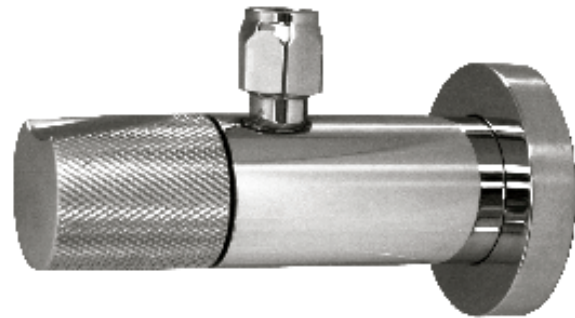

MODEL NUMBER

18-101-18KH

Toro Circ

ITEM:

Lavatory/Toilet supply valve, riser tube included.

18-101-18KH

FINISH:

014 Polished Nickel  
015 Statin Nickel  
026 Polished Chrome  
GP1 Special Finish  
GP2 Special Finish

TECHNICAL: