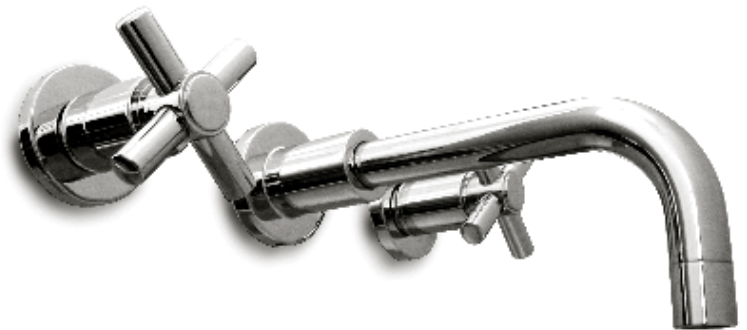

MODEL NUMBER

17-777T-17

M

etro Cross

ITEM:

Wall mounted widespread lavatory faucet. Drain not included. 17-777T-17

Hot and cold valve with union inlets rough, piped with tee fitting on 8" center 1002-000 to center.

FINISH:

- 014 Polished Nickel
- 015 Statin Nickel
- 026 Polished Chrome
- GP1 Special Finish
- GP2 Special Finish

TECHNICAL: