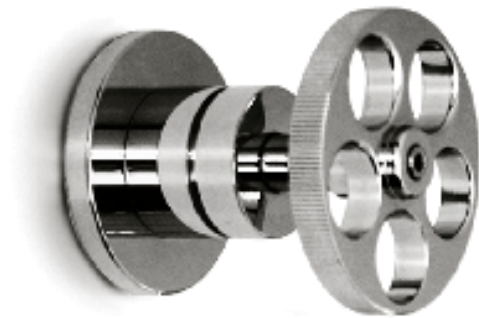

MODEL NUMBER

17-373T-17W

M

etro Coin

ITEM:

Wall mounted volume control or shut off valve, 20pt. Trim only, see below for rough options. 17-373T-17W

3/4" wall valve, hot. Sold separately. 00-380H-000

3/4" wall valve, cold. Sold separately. 00-380C-000

FINISH:

- 014 Polished Nickel
- 015 Statin Nickel
- 026 Polished Chrome
- GP1 Special Finish
- GP2 Special Finish

TECHNICAL: