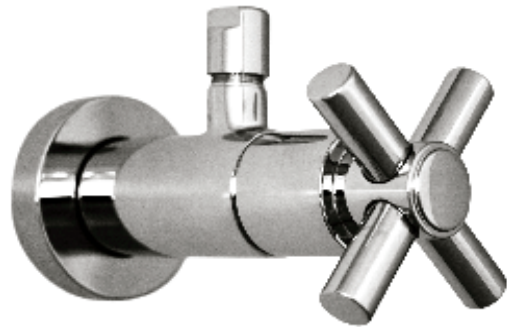

MODEL NUMBER

17-101-17

M

etro Cross

ITEM:

Lavatory/Toilet supply valve, riser tube included.

17-101-17

FINISH:

014 Polished Nickel
015 Statin Nickel
026 Polished Chrome
GP1 Special Finish
GP2 Special Finish

TECHNICAL: